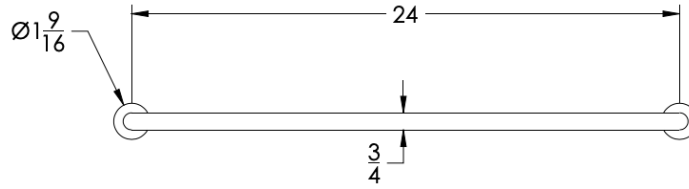

neelnox

LET
THERE
BE **DESIGN.**

FEATURES

- Premium 304 Grade Stainless Steel
- Solid Mount Construction
- Concealed Installation Hardware
- State of the art wall anchors included for installation on Dry wall or Tile

COLLECTION FORM MODERNE

TOWEL BAR

Model	Product	Finishes Available
FMD-TWB24-D	Towel Bar	Multiple finishes available. Over 23 finishes to choose from.

FINISHES			
	Polished (-P)	Antique Copper (-ACOP)	Polished Gold (-PGLD)
	Brushed (-B)	Polished Brass (-PBR)	Brushed Copper (-BCOP)
	Brushed Gold (-BGLD)	Matte White (-WHT)	Brushed Rose Gold (-BRGD)
	Matte Black (-BLK)	Brushed Modern Bronze (-BMBRZ)	Brushed Black (-BRBLK)
	Oil Rubbed Bronze (-ORB)	Glossy White (-GWHT)	Polished Black (-PBLK)
	Brushed Brass (-BBS)	Polished Rose Gold (-PRGD)	Antique Nickel (-ANKL)
	Brushed Bronze (-BBRZ)	Unlacquered Brass (-UBRS)	Black Nickel (-NKBL)
	Antique Brass (-ABRS)	Polished Nickel (-PNKL)	

Dimensions in inches

FRONT

TOP

SIDE

NOTE: Dimensions subject to change without notice.