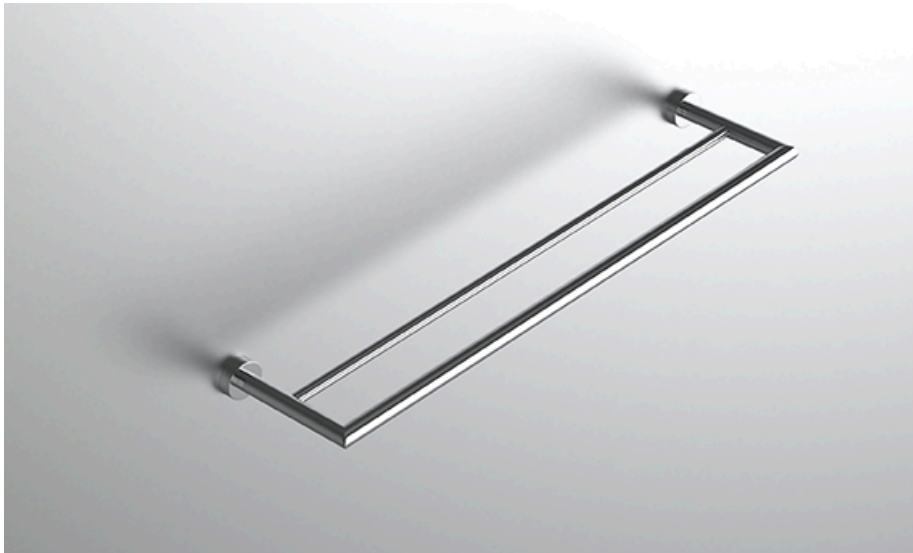

neelnox

LET
THERE
BE **DESIGN.**

FEATURES

- Premium 304 Grade Stainless Steel
- Solid Mount Construction
- Concealed Installation Hardware
- State of the art wall anchors included for installation on Dry wall or Tile

COLLECTION FORM MODERNE

TOWEL BAR

Model	Product	Finishes Available
FMD-TWB24-D	Towel Bar	Multiple finishes available. Over 23 finishes to choose from.

FINISHES			
	Polished (-P)	Antique Copper (-ACOP)	Polished Gold (-PGLD)
	Brushed (-B)	Polished Brass (-PBR)	Brushed Copper (-BCOP)
	Brushed Gold (-BGLD)	Matte White (-WHT)	Brushed Rose Gold (-BRGD)
	Matte Black (-BLK)	Brushed Modern Bronze (-BMBRZ)	Brushed Black (-BRBLK)
	Oil Rubbed Bronze (-ORB)	Glossy White (-GWHT)	Polished Black (-PBLK)
	Brushed Brass (-BBS)	Polished Rose Gold (-PRGD)	Antique Nickel (-ANKL)
	Brushed Bronze (-BBRZ)	Unlacquered Brass (-UBRS)	Black Nickel (-NKBL)
	Antique Brass (-ABRS)	Polished Nickel (-PNKL)	

Dimensions in inches

FRONT

TOP

SIDE

NOTE: Dimensions subject to change without notice.