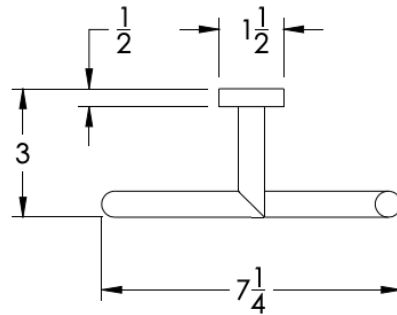

COLLECTION FORM MODERNE

TOWEL RING

Model	Product	Finishes Available
FMD-TWR2	Towel Ring	Multiple finishes available. Over 23 finishes to choose from.

FINISHES			
	Polished (-P)	Antique Copper (-ACOP)	Polished Gold (-PGLD)
	Brushed (-B)	Polished Brass (-PBRS)	Brushed Copper (-BCOP)
	Brushed Gold (-BGLD)	Matte White (-WHT)	Brushed Rose Gold (-BRGD)
	Matte Black (-BLK)	Brushed Modern Bronze (-BMBRZ)	Brushed Black (-BRBLK)
	Oil Rubbed Bronze (-ORB)	Glossy White (-GWHT)	Polished Black (-PBLK)
	Brushed Brass (-BBRS)	Polished Rose Gold (-PRGD)	Antique Nickel (-ANKL)
	Brushed Bronze (-BBRZ)	Unlacquered Brass (-UBRS)	Black Nickel (-NKBL)
	Antique Brass (-ABRS)	Polished Nickel (-PNKL)	

Dimensions in inches

FRONT

TOP

SIDE

NOTE: Dimensions subject to change without notice.