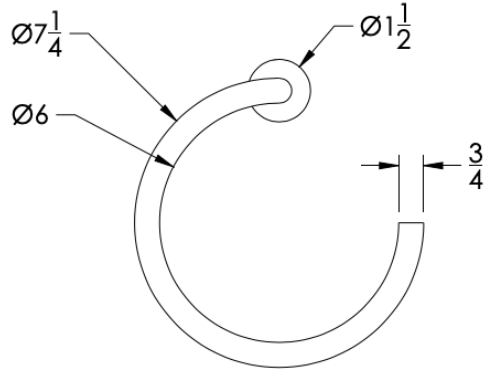

neelnox

LET
THERE
BE **DESIGN.**

FEATURES

- Premium 304 Grade Stainless Steel
- Solid Mount Construction
- Concealed Installation Hardware
- State of the art wall anchors included for installation on Dry wall or Tile

COLLECTION FORM MODERNE

TOWEL RING

Model	Product	Finishes Available
FMD-TWR2	Towel Ring	Multiple finishes available. Over 23 finishes to choose from.

FINISHES			
	Polished (-P)	Antique Copper (-ACOP)	Polished Gold (-PGLD)
	Brushed (-B)	Polished Brass (-PBRS)	Brushed Copper (-BCOP)
	Brushed Gold (-BGLD)	Matte White (-WHT)	Brushed Rose Gold (-BRGD)
	Matte Black (-BLK)	Brushed Modern Bronze (-BMBRZ)	Brushed Black (-BRBLK)
	Oil Rubbed Bronze (-ORB)	Glossy White (-GWHT)	Polished Black (-PBLK)
	Brushed Brass (-BBRS)	Polished Rose Gold (-PRGD)	Antique Nickel (-ANKL)
	Brushed Bronze (-BBRZ)	Unlacquered Brass (-UBRS)	Black Nickel (-NKBL)
	Antique Brass (-ABRS)	Polished Nickel (-PNKL)	

Dimensions in inches

FRONT

TOP

SIDE

NOTE: Dimensions subject to change without notice.