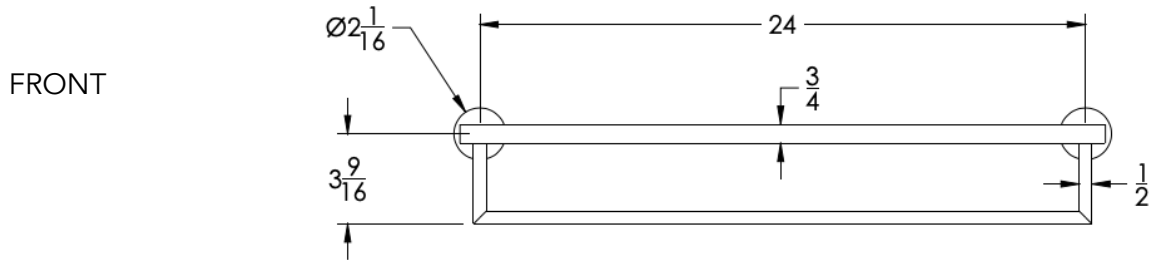

Dimensions in inches

NOTE: Dimensions subject to change without notice.