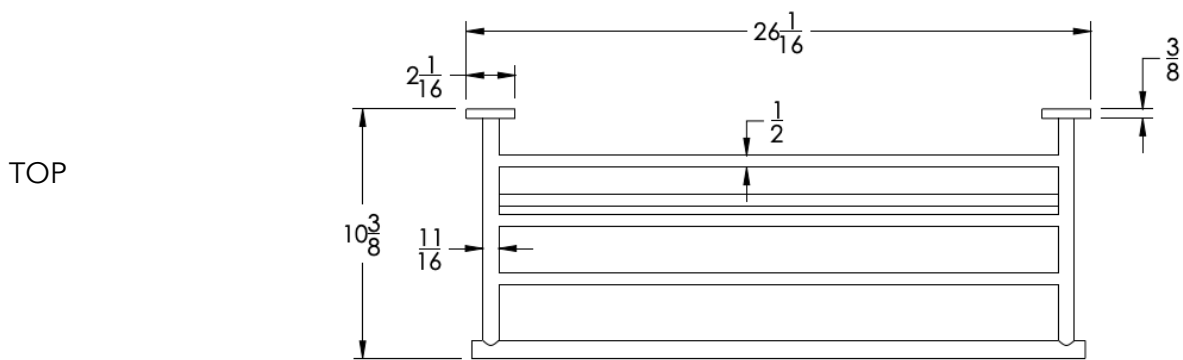

Dimensions in inches

NOTE: Dimensions subject to change without notice.