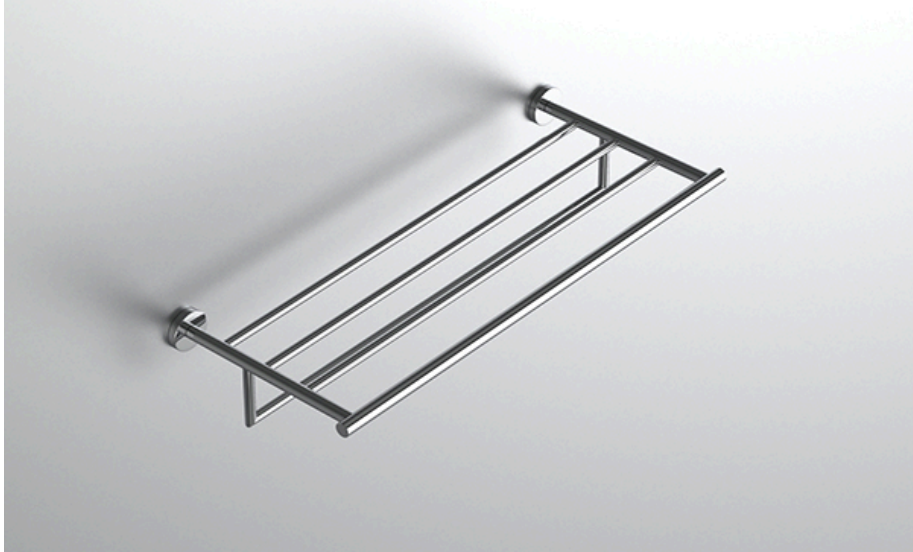

## FEATURES

- Premium 304 Grade Stainless Steel
- Solid Mount Construction
- Concealed Installation Hardware
- State of the art wall anchors included for installation on Dry wall or Tile

### TOWEL RACK WITH BAR

Model	Product	Finishes Available
MST-TRKB24-D	Towel Rack With Bar	Multiple finishes available. Over 23 finishes to choose from.

FINISHES			
	Polished (-P)	Antique Copper (-ACOP)	Polished Gold (-PGLD)
	Brushed (-B)	Polished Brass (-PBRS)	Brushed Copper (-BCOP)
	Brushed Gold (-BGLD)	Matte White (-WHT)	Brushed Rose Gold (-BRGD)
	Matte Black (-BLK)	Brushed Modern Bronze (-BMBRZ)	Brushed Black (-BRBLK)
	Oil Rubbed Bronze (-ORB)	Glossy White (-GWHT)	Polished Black (-PBLK)
	Brushed Brass (-BBRS)	Polished Rose Gold (-PRGD)	Antique Nickel (-ANKL)
	Brushed Bronze (-BBRZ)	Unlacquered Brass (-UBRS)	Black Nickel (-NKBL)
	Antique Brass (-ABRS)	Polished Nickel (-PNKL)	