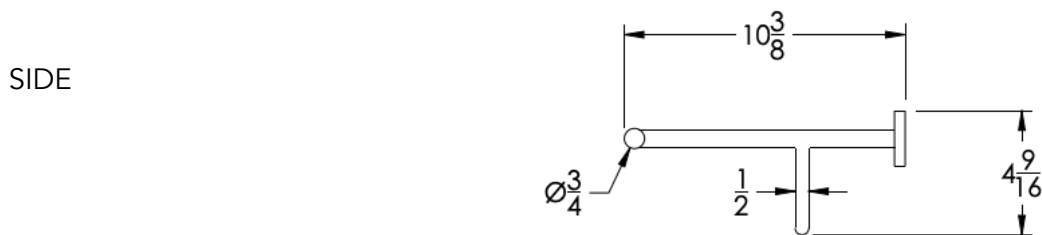

Dimensions in inches

NOTE: Dimensions subject to change without notice.