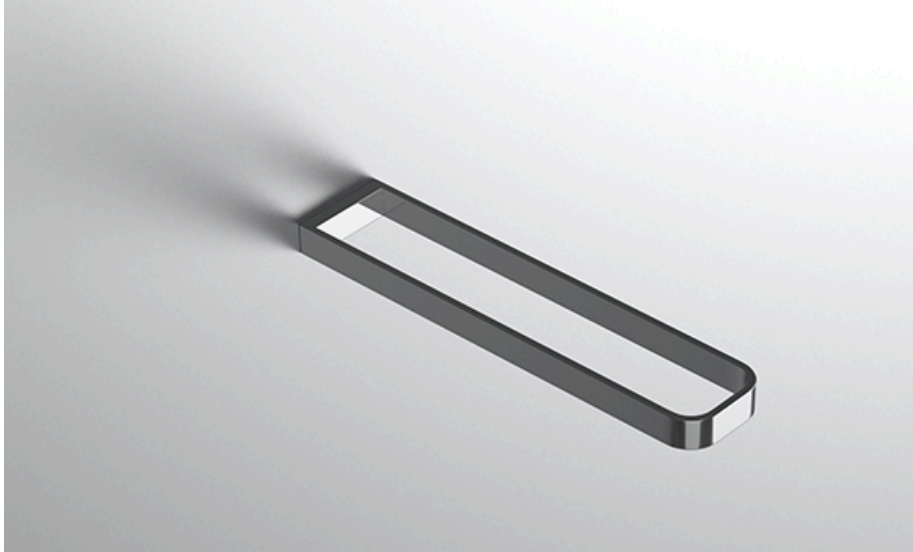

neelnox

LET
THERE
BE **DESIGN.**

FEATURES

- Premium 304 Grade Stainless Steel
- Solid Mount Construction
- Concealed Installation Hardware
- State of the art wall anchors included for installation on Dry wall or Tile

COLLECTION PENINSULAR

TOWEL RING

Model	Product	Finishes Available
PSL-TWR2	Towel Ring	Multiple finishes available. Over 23 finishes to choose from.

FINISHES			
	Polished (-P)	Antique Copper (-ACOP)	Polished Gold (-PGLD)
	Brushed (-B)	Polished Brass (-PBR)	Brushed Copper (-BCOP)
	Brushed Gold (-BGLD)	Matte White (-WHT)	Brushed Rose Gold (-BRGD)
	Matte Black (-BLK)	Brushed Modern Bronze (-BMBRZ)	Brushed Black (-BRBLK)
	Oil Rubbed Bronze (-ORB)	Glossy White (-GWHT)	Polished Black (-PBLK)
	Brushed Brass (-BBRS)	Polished Rose Gold (-PRGD)	Antique Nickel (-ANKL)
	Brushed Bronze (-BBRZ)	Unlacquered Brass (-UBRS)	Black Nickel (-NKBL)
	Antique Brass (-ABRS)	Polished Nickel (-PNKL)	

Dimensions in inches

FRONT

TOP

SIDE

NOTE: Dimensions subject to change without notice.