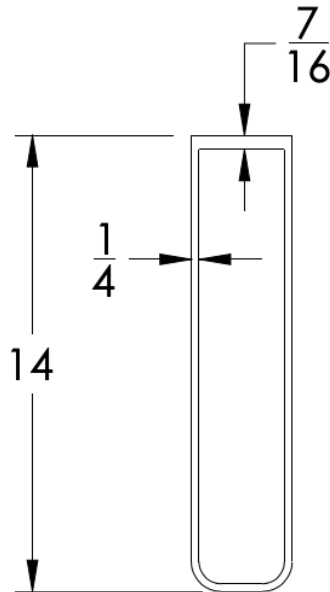

COLLECTION PENINSULAR

TOWEL RING

Model	Product	Finishes Available
PSL-TWR2	Towel Ring	Multiple finishes available. Over 23 finishes to choose from.

FINISHES			
	Polished (-P)	Antique Copper (-ACOP)	Polished Gold (-PGLD)
	Brushed (-B)	Polished Brass (-PBR)	Brushed Copper (-BCOP)
	Brushed Gold (-BGLD)	Matte White (-WHT)	Brushed Rose Gold (-BRGD)
	Matte Black (-BLK)	Brushed Modern Bronze (-BMBRZ)	Brushed Black (-BRBLK)
	Oil Rubbed Bronze (-ORB)	Glossy White (-GWHT)	Polished Black (-PBLK)
	Brushed Brass (-BBRS)	Polished Rose Gold (-PRGD)	Antique Nickel (-ANKL)
	Brushed Bronze (-BBRZ)	Unlacquered Brass (-UBRS)	Black Nickel (-NKBL)
	Antique Brass (-ABRS)	Polished Nickel (-PNKL)	

Dimensions in inches

FRONT

TOP

SIDE

NOTE: Dimensions subject to change without notice.