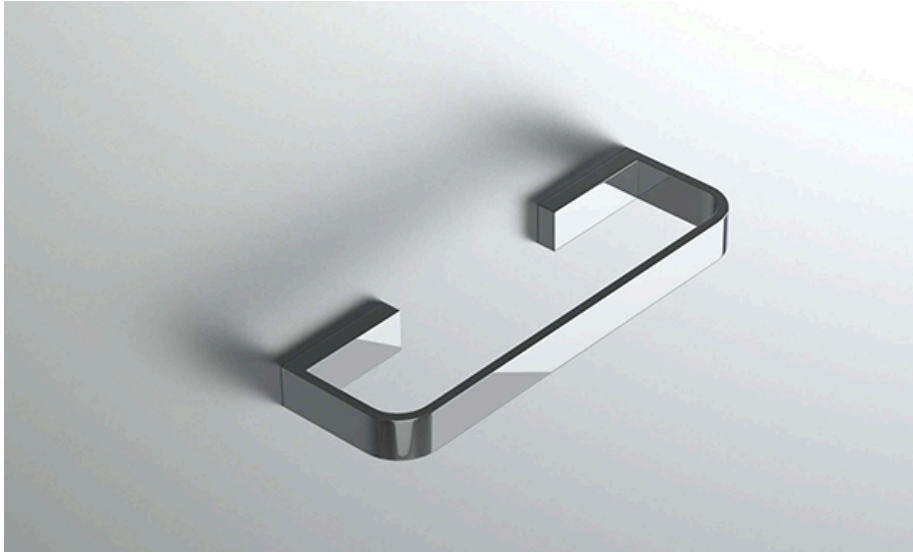

neelnox

LET
THERE
BE **DESIGN.**

FEATURES

- Premium 304 Grade Stainless Steel
- Solid Mount Construction
- Concealed Installation Hardware
- State of the art wall anchors included for installation on Dry wall or Tile

COLLECTION PENINSULAR

TOWEL RING

| Model | Product | Finishes Available |
|----------|------------|---|
| PSL-TWR1 | Towel Ring | Multiple finishes available. Over 23 finishes to choose from. |

| FINISHES | | | |
|----------|--------------------------|--------------------------------|---------------------------|
| | Polished (-P) | Antique Copper (-ACOP) | Polished Gold (-PGLD) |
| | Brushed (-B) | Polished Brass (-PBRS) | Brushed Copper (-BCOP) |
| | Brushed Gold (-BGLD) | Matte White (-WHT) | Brushed Rose Gold (-BRGD) |
| | Matte Black (-BLK) | Brushed Modern Bronze (-BMBRZ) | Brushed Black (-BRBLK) |
| | Oil Rubbed Bronze (-ORB) | Glossy White (-GWHT) | Polished Black (-PBLK) |
| | Brushed Brass (-BBRS) | Polished Rose Gold (-PRGD) | Antique Nickel (-ANKL) |
| | Brushed Bronze (-BBRZ) | Unlacquered Brass (-UBRS) | Black Nickel (-NKBL) |
| | Antique Brass (-ABRS) | Polished Nickel (-PNKL) | |