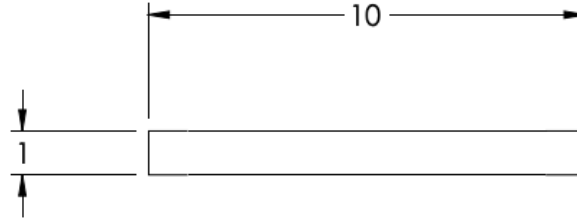

COLLECTION PENINSULAR

TOWEL RING

| Model | Product | Finishes Available |
|----------|------------|---|
| PSL-TWR1 | Towel Ring | Multiple finishes available. Over 23 finishes to choose from. |

| FINISHES | | | |
|----------|--------------------------|--------------------------------|---------------------------|
| | Polished (-P) | Antique Copper (-ACOP) | Polished Gold (-PGLD) |
| | Brushed (-B) | Polished Brass (-PBRS) | Brushed Copper (-BCOP) |
| | Brushed Gold (-BGLD) | Matte White (-WHT) | Brushed Rose Gold (-BRGD) |
| | Matte Black (-BLK) | Brushed Modern Bronze (-BMBRZ) | Brushed Black (-BRBLK) |
| | Oil Rubbed Bronze (-ORB) | Glossy White (-GWHT) | Polished Black (-PBLK) |
| | Brushed Brass (-BBRS) | Polished Rose Gold (-PRGD) | Antique Nickel (-ANKL) |
| | Brushed Bronze (-BBRZ) | Unlacquered Brass (-UBRS) | Black Nickel (-NKBL) |
| | Antique Brass (-ABRS) | Polished Nickel (-PNKL) | |

Dimensions in inches

FRONT

TOP

SIDE

NOTE: Dimensions subject to change without notice.