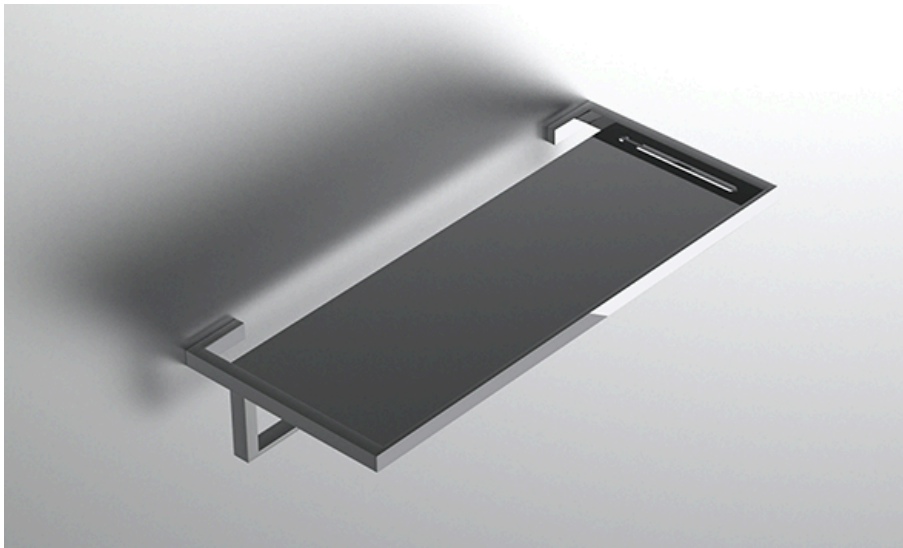

neelnox

LET
THERE
BE **DESIGN.**

FEATURES

- Premium 304 Grade Stainless Steel
- Solid Mount Construction
- Concealed Installation Hardware
- State of the art wall anchors included for installation on Dry wall or Tile

COLLECTION ONE9

TOWEL RACK WITH BAR

Model	Product	Finishes Available
ONN-TRKB24	Towel Rack With Bar	Multiple finishes available. Over 23 finishes to choose from.

FINISHES			
	Polished (-P)	Antique Copper (-ACOP)	Polished Gold (-PGLD)
	Brushed (-B)	Polished Brass (-PBRS)	Brushed Copper (-BCOP)
	Brushed Gold (-BGLD)	Matte White (-WHT)	Brushed Rose Gold (-BRGD)
	Matte Black (-BLK)	Brushed Modern Bronze (-BMBRZ)	Brushed Black (-BRBLK)
	Oil Rubbed Bronze (-ORB)	Glossy White (-GWHT)	Polished Black (-PBLK)
	Brushed Brass (-BBRS)	Polished Rose Gold (-PRGD)	Antique Nickel (-ANKL)
	Brushed Bronze (-BBRZ)	Unlacquered Brass (-UBRS)	Black Nickel (-NKBL)
	Antique Brass (-ABRS)	Polished Nickel (-PNKL)	