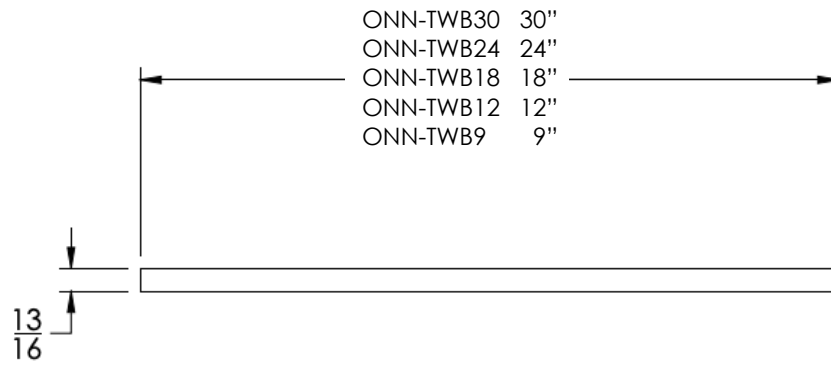

Dimensions in inches

FRONT