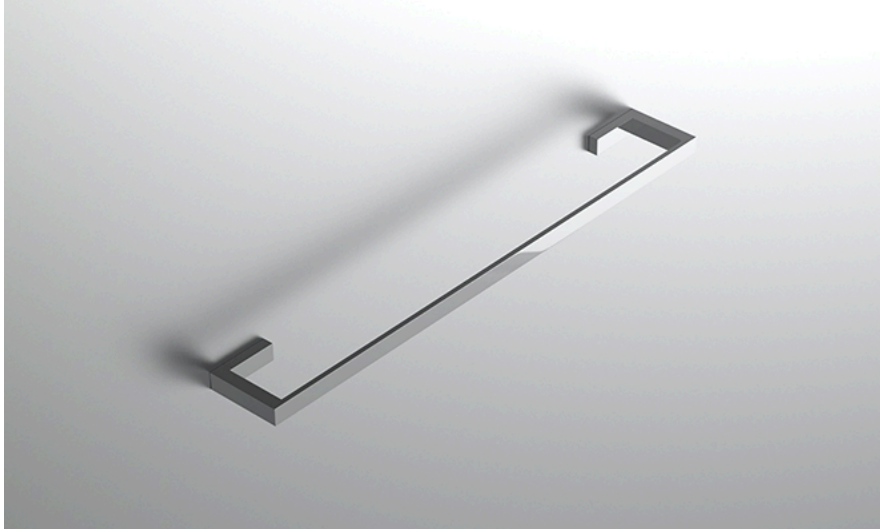

## FEATURES

- Premium 304 Grade Stainless Steel
- Solid Mount Construction
- Concealed Installation Hardware
- State of the art wall anchors included for installation on Dry wall or Tile