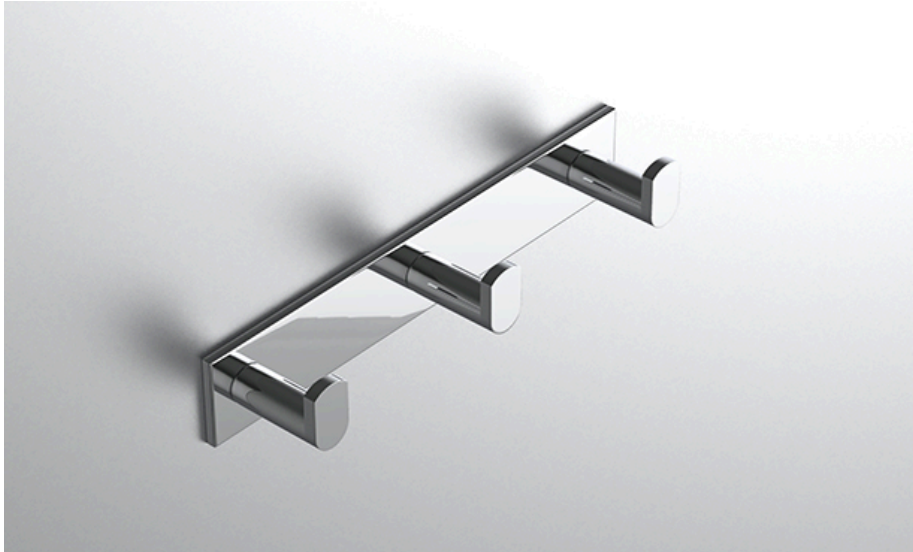

### FEATURES

- Premium 304 Grade Stainless Steel
- Solid Mount Construction
- Concealed Installation Hardware
- State of the art wall anchors included for installation on Dry wall or Tile