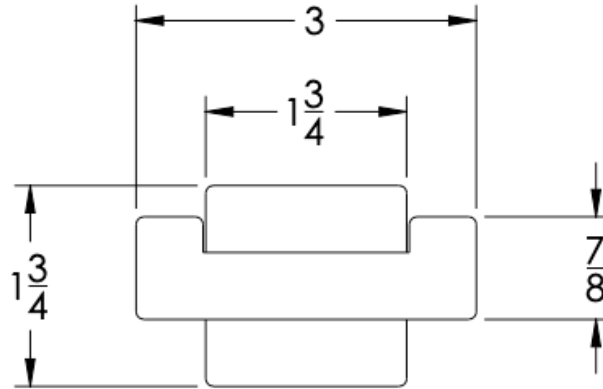

COLLECTION RHYME

ROBE HOOK

Model	Product	Finishes Available
RHM-RHD1	Robe Hook	Multiple finishes available. Over 23 finishes to choose from.

FINISHES			
	Polished (-P)	Antique Copper (-ACOP)	Polished Gold (-PGLD)
	Brushed (-B)	Polished Brass (-PBRS)	Brushed Copper (-BCOP)
	Brushed Gold (-BGLD)	Matte White (-WHT)	Brushed Rose Gold (-BRGD)
	Matte Black (-BLK)	Brushed Modern Bronze (-BMBRZ)	Brushed Black (-BRBLK)
	Oil Rubbed Bronze (-ORB)	Glossy White (-GWHT)	Polished Black (-PBLK)
	Brushed Brass (-BBRS)	Polished Rose Gold (-PRGD)	Antique Nickel (-ANKL)
	Brushed Bronze (-BBRZ)	Unlacquered Brass (-UBRS)	Black Nickel (-NKBL)
	Antique Brass (-ABRS)	Polished Nickel (-PNKL)	

Dimensions in inches

FRONT

TOP

SIDE

NOTE: Dimensions subject to change without notice.