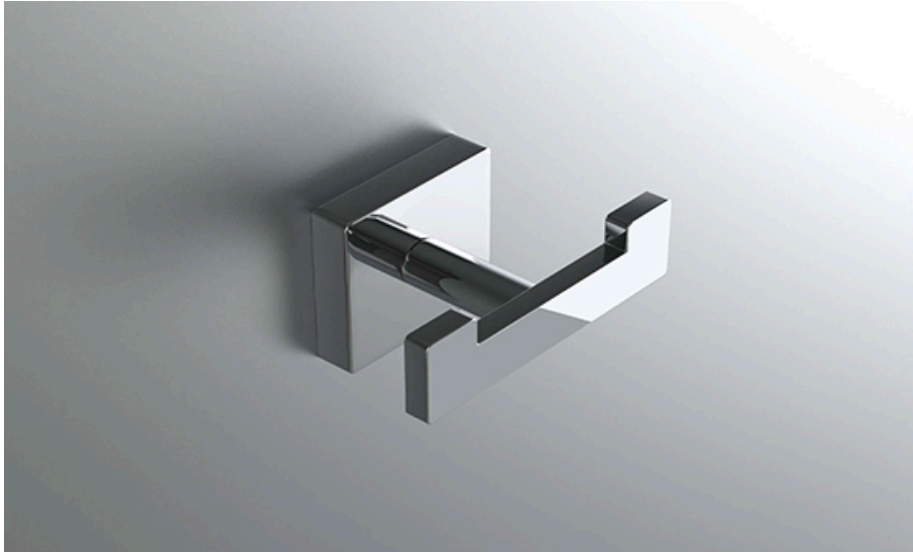

neelnox

LET
THERE
BE **DESIGN.**

FEATURES

- Premium 304 Grade Stainless Steel
- Solid Mount Construction
- Concealed Installation Hardware
- State of the art wall anchors included for installation on Dry wall or Tile

COLLECTION RHYME

ROBE HOOK

Model	Product	Finishes Available
RHM-RHD1	Robe Hook	Multiple finishes available. Over 23 finishes to choose from.

FINISHES			
	Polished (-P)	Antique Copper (-ACOP)	Polished Gold (-PGLD)
	Brushed (-B)	Polished Brass (-PBRS)	Brushed Copper (-BCOP)
	Brushed Gold (-BGLD)	Matte White (-WHT)	Brushed Rose Gold (-BRGD)
	Matte Black (-BLK)	Brushed Modern Bronze (-BMBRZ)	Brushed Black (-BRBLK)
	Oil Rubbed Bronze (-ORB)	Glossy White (-GWHT)	Polished Black (-PBLK)
	Brushed Brass (-BBRS)	Polished Rose Gold (-PRGD)	Antique Nickel (-ANKL)
	Brushed Bronze (-BBRZ)	Unlacquered Brass (-UBRS)	Black Nickel (-NKBL)
	Antique Brass (-ABRS)	Polished Nickel (-PNKL)	