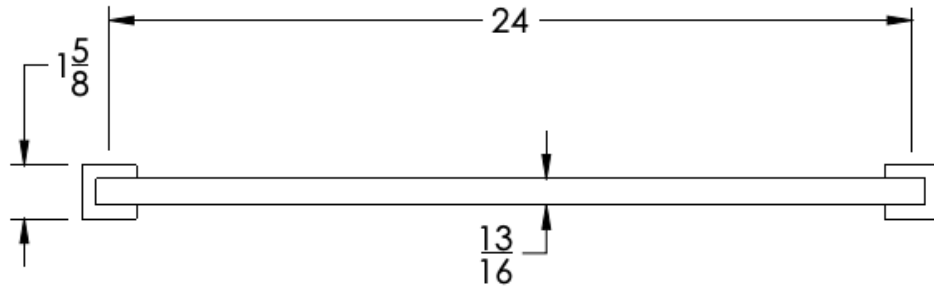

COLLECTION ICONIC

TOWEL RACK

Model	Product	Finishes Available
ICN-TRK24	Towel Rack	Multiple finishes available. Over 23 finishes to choose from.

FINISHES			
	Polished (-P)	Antique Copper (-ACOP)	Polished Gold (-PGLD)
	Brushed (-B)	Polished Brass (-PBRS)	Brushed Copper (-BCOP)
	Brushed Gold (-BGLD)	Matte White (-WHT)	Brushed Rose Gold (-BRGD)
	Matte Black (-BLK)	Brushed Modern Bronze (-BMBRZ)	Brushed Black (-BRBLK)
	Oil Rubbed Bronze (-ORB)	Glossy White (-GWHT)	Polished Black (-PBLK)
	Brushed Brass (-BBRS)	Polished Rose Gold (-PRGD)	Antique Nickel (-ANKL)
	Brushed Bronze (-BBRZ)	Unlacquered Brass (-UBRS)	Black Nickel (-NKBL)
	Antique Brass (-ABRS)	Polished Nickel (-PNKL)	

Dimensions in inches

FRONT

TOP

SIDE

NOTE: Dimensions subject to change without notice.