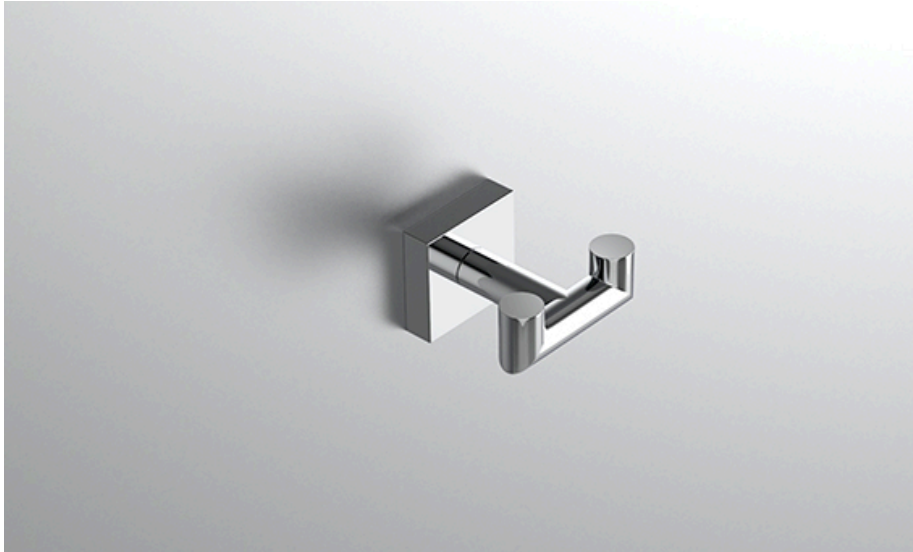

### FEATURES

- Premium 304 Grade Stainless Steel
- Solid Mount Construction
- Concealed Installation Hardware
- State of the art anchors included for installation on Dry wall or Tile