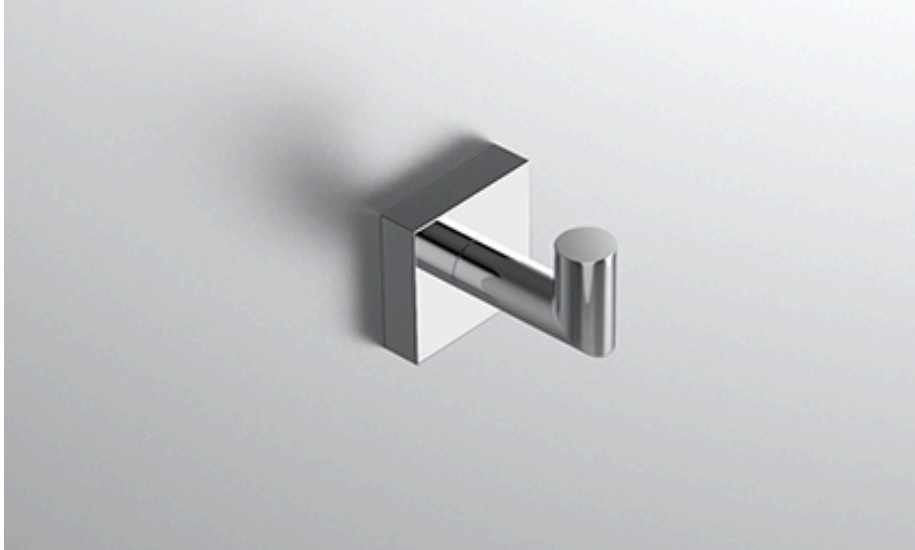

neelnox

LET
THERE
BE **DESIGN.**

FEATURES

- Premium 304 Grade Stainless Steel
- Solid Mount Construction
- Concealed Installation Hardware
- State of the art wall anchors included for installation on Dry wall or Tile

COLLECTION NAVIGATOR

ROBE HOOK SINGLE

Model	Product	Finishes Available
NAV-RHS2	Robe Hook Single	Multiple finishes available. Over 23 finishes to choose from.

FINISHES			
	Polished (-P)	Antique Copper (-ACOP)	Polished Gold (-PGLD)
	Brushed (-B)	Polished Brass (-PBRS)	Brushed Copper (-BCOP)
	Brushed Gold (-BGLD)	Matte White (-WHT)	Brushed Rose Gold (-BRGD)
	Matte Black (-BLK)	Brushed Modern Bronze (-BMBRZ)	Brushed Black (-BRBLK)
	Oil Rubbed Bronze (-ORB)	Glossy White (-GWHT)	Polished Black (-PBLK)
	Brushed Brass (-BBRS)	Polished Rose Gold (-PRGD)	Antique Nickel (-ANKL)
	Brushed Bronze (-BBRZ)	Unlacquered Brass (-UBRS)	Black Nickel (-NKBL)
	Antique Brass (-ABRS)	Polished Nickel (-PNKL)	