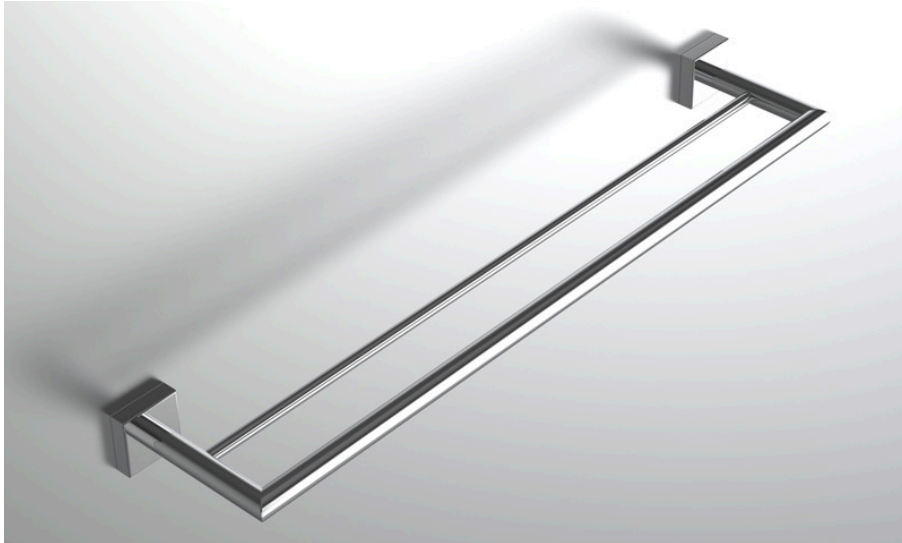

neelnox

LET
THERE
BE **DESIGN.**

FEATURES

- Premium 304 Grade Stainless Steel
- Solid Mount Construction
- Concealed Installation Hardware
- State of the art wall anchors included for installation on Dry wall or Tile

COLLECTION NAVIGATOR

TOWEL BAR

Model	Product	Finishes Available
NAV-TWB24-D	Towel Bar	Multiple finishes available. Over 23 finishes to choose from.

FINISHES

Polished (-P)	Antique Copper (-ACOP)	Polished Gold (-PGLD)
Brushed (-B)	Polished Brass (-PBRS)	Brushed Copper (-BCOP)
Brushed Gold (-BGLD)	Matte White (-WHT)	Brushed Rose Gold (-BRGD)
Matte Black (-BLK)	Brushed Modern Bronze (-BMBRZ)	Brushed Black (-BRBLK)
Oil Rubbed Bronze (-ORB)	Glossy White (-GWHT)	Polished Black (-PBLK)
Brushed Brass (-BBRS)	Polished Rose Gold (-PRGD)	Antique Nickel (-ANKL)
Brushed Bronze (-BBRZ)	Unlacquered Brass (-UBRS)	Black Nickel (-NKBL)
Antique Brass (-ABRS)	Polished Nickel (-PNKL)	