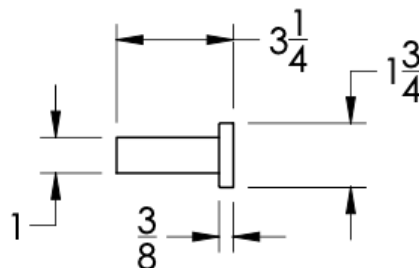

neelnox

LET
THERE
BE **DESIGN.**

FEATURES

- Premium 304 Grade Stainless Steel
- Solid Mount Construction
- Concealed Installation Hardware
- State of the art wall anchors included for installation on Dry wall or Tile

COLLECTION GRANDE

TOWEL BAR

Model	Product	Finishes Available
GRN-TWB9	9" Towel Bar	Multiple finishes available. Over 23 finishes to choose from.
GRN-TWB12	12" Towel Bar	
GRN-TWB18	18" Towel Bar	
GRN-TWB24	24" Towel Bar	
GRN-TWB30	30" Towel Bar	

Dimensions in inches

FRONT

TOP

SIDE

NOTE: Dimensions subject to change without notice.