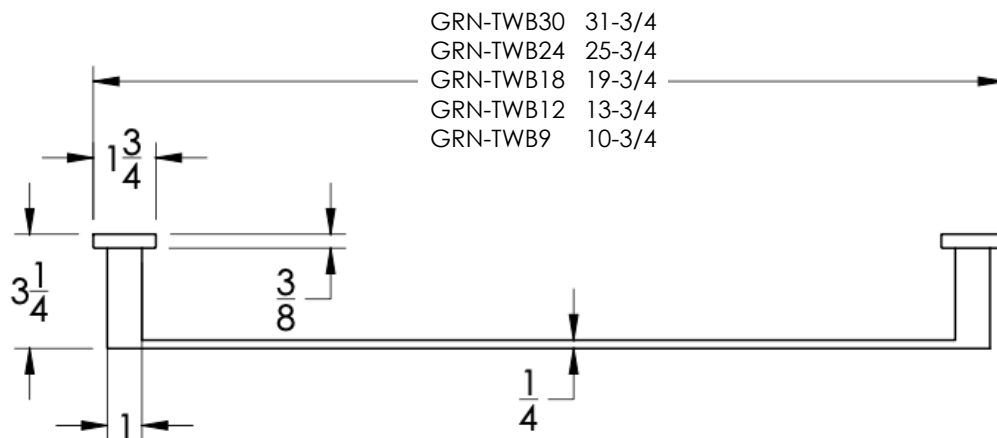

neelnox

LET
THERE
BE **DESIGN.**

FEATURES

- Premium 304 Grade Stainless Steel
- Solid Mount Construction
- Concealed Installation Hardware
- State of the art wall anchors included for installation on Dry wall or Tile

COLLECTION GRANDE

TOWEL BAR

Model	Product	Finishes Available
GRN-TWB9	9" Towel Bar	Multiple finishes available. Over 23 finishes to choose from.
GRN-TWB12	12" Towel Bar	
GRN-TWB18	18" Towel Bar	
GRN-TWB24	24" Towel Bar	
GRN-TWB30	30" Towel Bar	

Dimensions in inches

FRONT

TOP

SIDE

NOTE: Dimensions subject to change without notice.