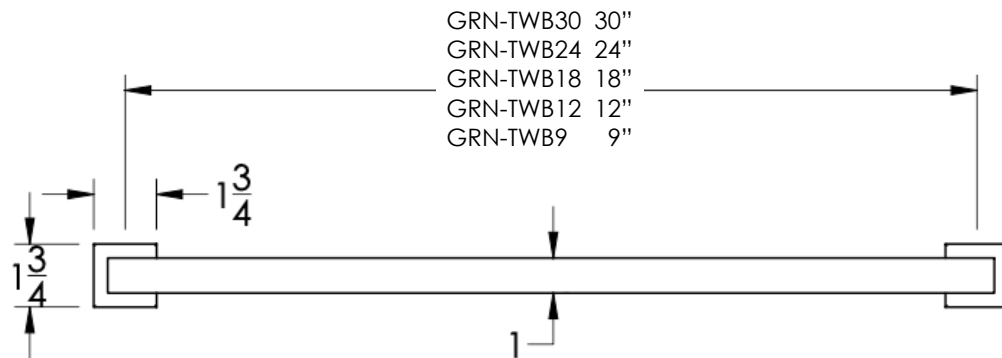

neelnox

LET
THERE
BE **DESIGN.**

FEATURES

- Premium 304 Grade Stainless Steel
- Solid Mount Construction
- Concealed Installation Hardware
- State of the art wall anchors included for installation on Dry wall or Tile

COLLECTION GRANDE

TOWEL BAR

Model	Product	Finishes Available
GRN-TWB9	9" Towel Bar	Multiple finishes available. Over 23 finishes to choose from.
GRN-TWB12	12" Towel Bar	
GRN-TWB18	18" Towel Bar	
GRN-TWB24	24" Towel Bar	
GRN-TWB30	30" Towel Bar	

Dimensions in inches

FRONT

TOP

SIDE

NOTE: Dimensions subject to change without notice.