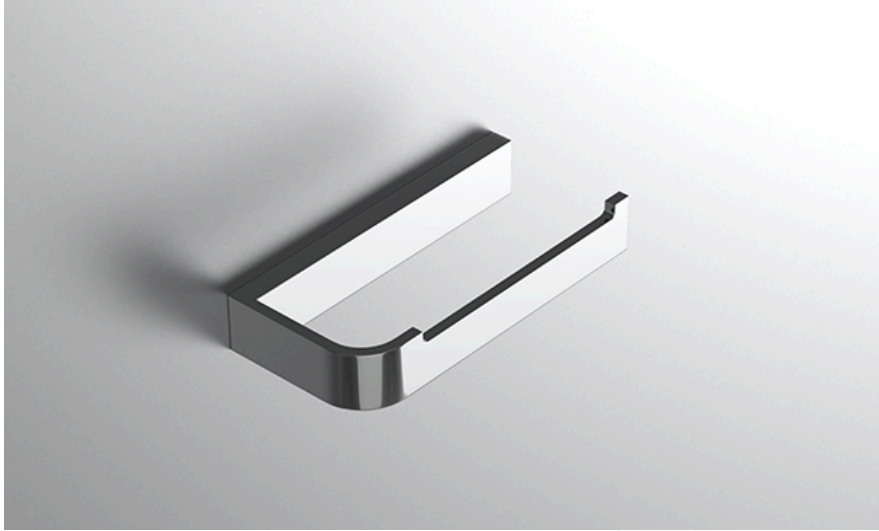

neelnox

LET
THERE
BE **DESIGN.**

FEATURES

- Premium 304 Grade Stainless Steel
- Solid Mount Construction
- Concealed Installation Hardware
- State of the art wall anchors included for installation on Dry wall or Tile

COLLECTION HARBOR

TISSUE HOLDER

Model	Product	Finishes Available
HBR-TPHR	Tissue Holder(facing Right)	Multiple finishes available. Over 23 finishes to choose from.
HBR-TPHL	Tissue Holder(facing Left)	

FINISHES			
	Polished (-P)	Antique Copper (-ACOP)	Polished Gold (-PGLD)
	Brushed (-B)	Polished Brass (-PBRS)	Brushed Copper (-BCOP)
	Brushed Gold (-BGLD)	Matte White (-WHT)	Brushed Rose Gold (-BRGD)
	Matte Black (-BLK)	Brushed Modern Bronze (-BMBRZ)	Brushed Black (-BRBLK)
	Oil Rubbed Bronze (-ORB)	Glossy White (-GWHT)	Polished Black (-PBLK)
	Brushed Brass (-BBRS)	Polished Rose Gold (-PRGD)	Antique Nickel (-ANKL)
	Brushed Bronze (-BBRZ)	Unlacquered Brass (-UBRS)	Black Nickel (-NKBL)
	Antique Brass (-ABRS)	Polished Nickel (-PNKL)	