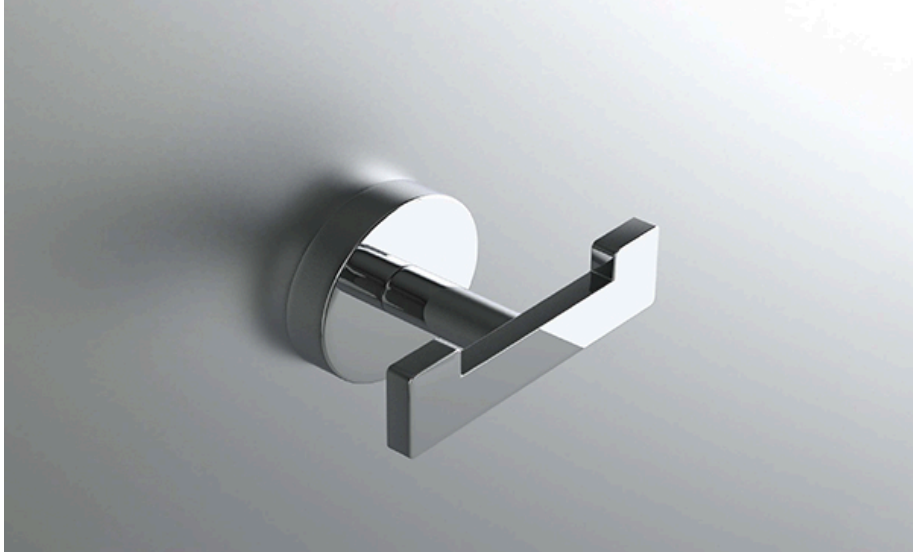

neelnox

LET
THERE
BE **DESIGN.**

FEATURES

- Premium 304 Grade Stainless Steel
- Solid Mount Construction
- Concealed Installation Hardware
- State of the art wall anchors included for installation on Dry wall or Tile

COLLECTION FOREST

ROBE HOOK

Model	Product	Finishes Available
FRS-RHD1	Robe Hook	Multiple finishes available. Over 23 finishes to choose from.

FINISHES			
	Polished (-P)	Antique Copper (-ACOP)	Polished Gold (-PGLD)
	Brushed (-B)	Polished Brass (-PBRS)	Brushed Copper (-BCOP)
	Brushed Gold (-BGLD)	Matte White (-WHT)	Brushed Rose Gold (-BRGD)
	Matte Black (-BLK)	Brushed Modern Bronze (-BMBRZ)	Brushed Black (-BRBLK)
	Oil Rubbed Bronze (-ORB)	Glossy White (-GWHT)	Polished Black (-PBLK)
	Brushed Brass (-BBRS)	Polished Rose Gold (-PRGD)	Antique Nickel (-ANKL)
	Brushed Bronze (-BBRZ)	Unlacquered Brass (-UBRS)	Black Nickel (-NKBL)
	Antique Brass (-ABRS)	Polished Nickel (-PNKL)	

Dimension in inches

FRONT

TOP

SIDE

NOTE: Dimensions subject to change without notice.