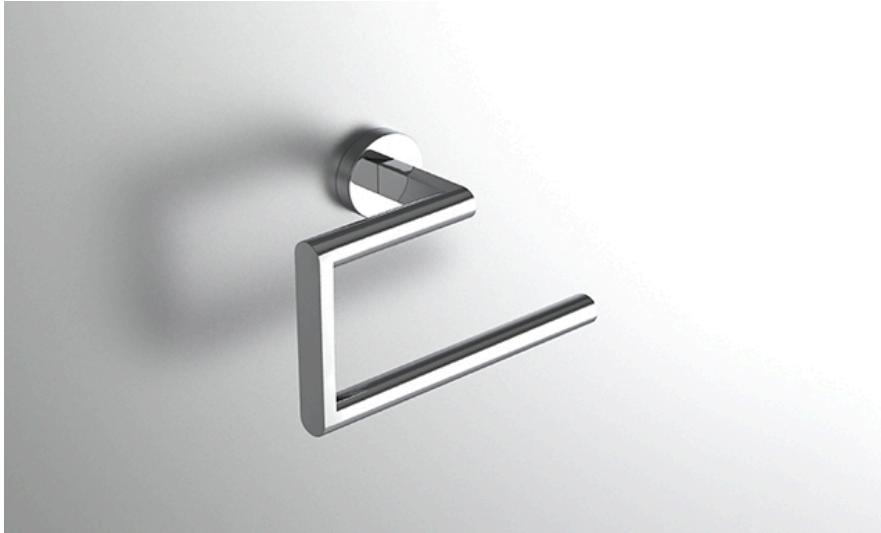

neelnox

LET
THERE
BE **DESIGN.**

FEATURES

- Premium 304 Grade Stainless Steel
- Solid Mount Construction
- Concealed Installation Hardware
- State of the art wall anchors included for installation on Dry wall or Tile

COLLECTION HUGO

TOWEL RING

Model	Product	Finishes Available
HGO-TWR1	Towel Ring	Multiple finishes available. Over 23 finishes to choose from.

FINISHES			
	Polished (-P)	Antique Copper (-ACOP)	Polished Gold (-PGLD)
	Brushed (-B)	Polished Brass (-PBRS)	Brushed Copper (-BCOP)
	Brushed Gold (-BGLD)	Matte White (-WHT)	Brushed Rose Gold (-BRGD)
	Matte Black (-BLK)	Brushed Modern Bronze (-BMBRZ)	Brushed Black (-BRBLK)
	Oil Rubbed Bronze (-ORB)	Glossy White (-GWHT)	Polished Black (-PBLK)
	Brushed Brass (-BBRS)	Polished Rose Gold (-PRGD)	Antique Nickel (-ANKL)
	Brushed Bronze (-BBRZ)	Unlacquered Brass (-UBRS)	Black Nickel (-NKBL)
	Antique Brass (-ABRS)	Polished Nickel (-PNKL)	