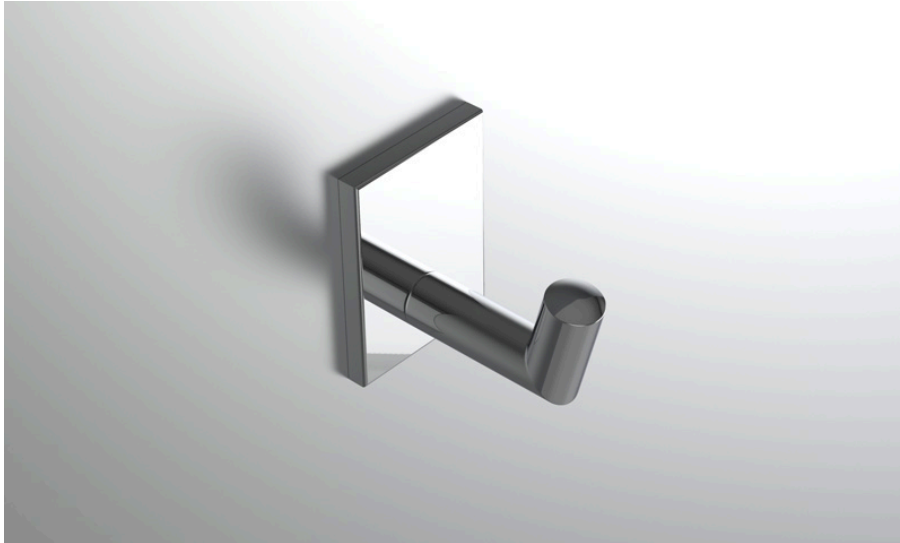

neelnox

LET
THERE
BE **DESIGN.**

FEATURES

- Premium 304 Grade Stainless Steel
- Solid Mount Construction
- Concealed Installation Hardware
- State of the art wall anchors included for installation on Dry wall or Tile

COLLECTION EXPONENT

ROBE HOOK SINGLE

Model	Product	Finishes Available
EXP-RHS1	Robe Hook Single	Multiple finishes available. Over 23 finishes to choose from.

FINISHES			
Polished (-P)	Antique Copper (-ACOP)	Polished Gold (-PGLD)	
Brushed (-B)	Polished Brass (-PBRS)	Brushed Copper (-BCOP)	
Brushed Gold (-BGLD)	Matte White (-WHT)	Brushed Rose Gold (-BRGD)	
Matte Black (-BLK)	Brushed Modern Bronze (-BMBRZ)	Brushed Black (-BRBLK)	
Oil Rubbed Bronze (-ORB)	Glossy White (-GWHT)	Polished Black (-PBLK)	
Brushed Brass (-BBRS)	Polished Rose Gold (-PRGD)	Antique Nickel (-ANKL)	
Brushed Bronze (-BBRZ)	Unlacquered Brass (-UBRS)	Black Nickel (-NKBL)	
Antique Brass (-ABRS)	Polished Nickel (-PNKL)		

Dimensions in inches

FRONT

TOP

SIDE

NOTE: Dimensions subject to change without notice.