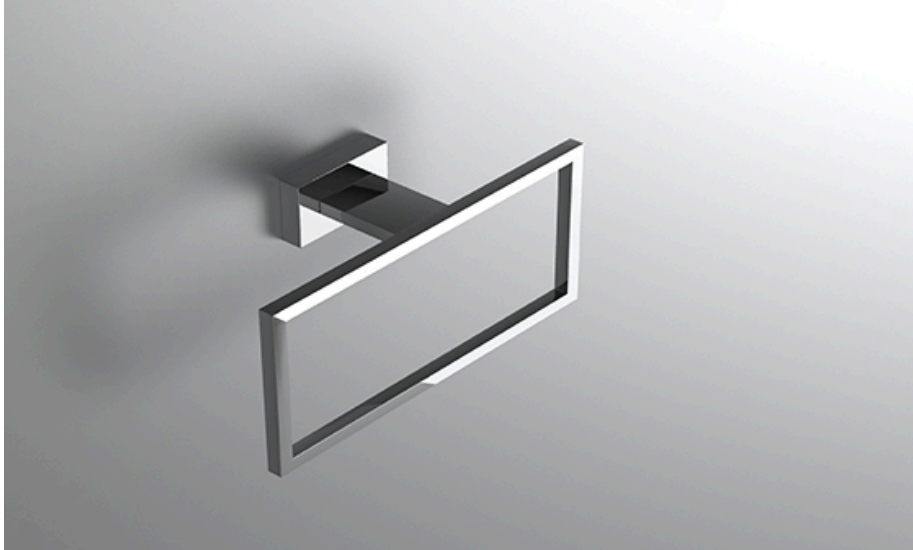

neelnox

LET
THERE
BE **DESIGN.**

FEATURES

- Premium 304 Grade Stainless Steel
- Solid Mount Construction
- Concealed Installation Hardware
- State of the art wall anchors included for installation on Dry wall or Tile

COLLECTION EMERGENCE

TOWEL RING

Model	Product	Finishes Available
EMG-TWR1	Towel Ring	Multiple finishes available. Over 23 finishes to choose from.

FINISHES			
	Polished (-P)	Antique Copper (-ACOP)	Polished Gold (-PGLD)
	Brushed (-B)	Polished Brass (-PBRS)	Brushed Copper (-BCOP)
	Brushed Gold (-BGLD)	Matte White (-WHT)	Brushed Rose Gold (-BRGD)
	Matte Black (-BLK)	Brushed Modern Bronze (-BMBRZ)	Brushed Black (-BRBLK)
	Oil Rubbed Bronze (-ORB)	Glossy White (-GWHT)	Polished Black (-PBLK)
	Brushed Brass (-BBRS)	Polished Rose Gold (-PRGD)	Antique Nickel (-ANKL)
	Brushed Bronze (-BBRZ)	Unlacquered Brass (-UBRS)	Black Nickel (-NKBL)
	Antique Brass (-ABRS)	Polished Nickel (-PNKL)	

Dimension in inches

FRONT

TOP

SIDE

NOTE: Dimensions subject to change without notice.