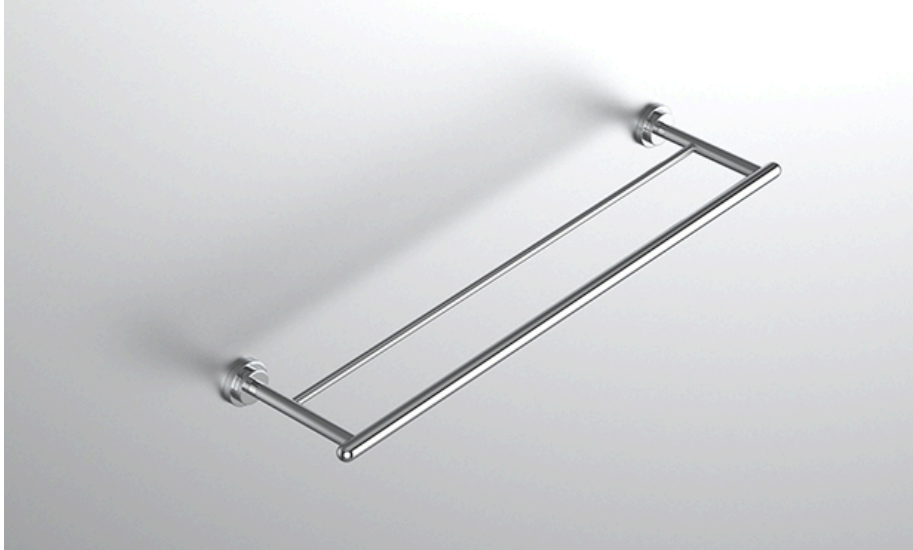

neelnox

LET
THERE
BE **DESIGN.**

FEATURES

- Premium 304 Grade Stainless Steel
- Solid Mount Construction
- Concealed Installation Hardware
- State of the art wall anchors included for installation on Dry wall or Tile

COLLECTION AIRE CLASSIC

TOWEL BAR

Model	Product	Finishes Available
AIC-TWB24-D	Towel Bar	Multiple finishes available. Over 23 finishes to choose from.

FINISHES			
	Polished (-P)	Antique Copper (-ACOP)	Polished Gold (-PGLD)
	Brushed (-B)	Polished Brass (-PBRS)	Brushed Copper (-BCOP)
	Brushed Gold (-BGLD)	Matte White (-WHT)	Brushed Rose Gold (-BRGD)
	Matte Black (-BLK)	Brushed Modern Bronze (-BMBRZ)	Brushed Black (-BRBLK)
	Oil Rubbed Bronze (-ORB)	Glossy White (-GWHT)	Polished Black (-PBLK)
	Brushed Brass (-BBRS)	Polished Rose Gold (-PRGD)	Antique Nickel (-ANKL)
	Brushed Bronze (-BBRZ)	Unlacquered Brass (-UBRS)	Black Nickel (-NKBL)
	Antique Brass (-ABRS)	Polished Nickel (-PNKL)	

Dimension in inches

FRONT

TOP

SIDE

NOTE: Dimensions subject to change without notice.