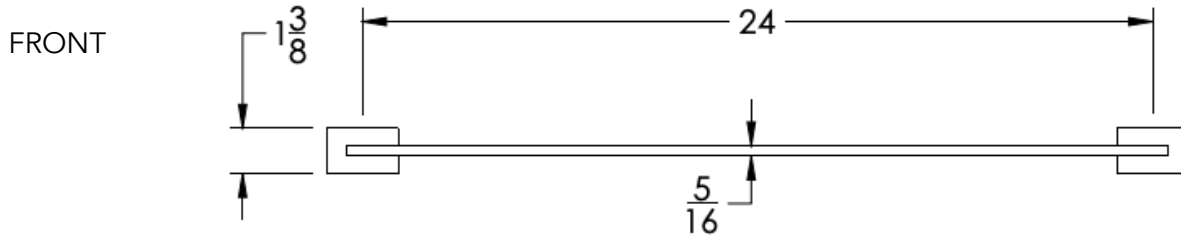

Dimensions in inches

NOTE: Dimensions subject to change without notice.