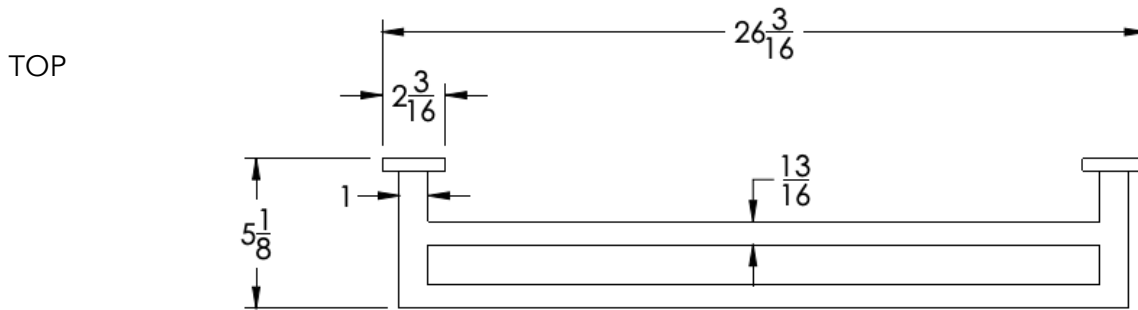

neelnox

LET
THERE
BE **DESIGN.**

FEATURES

- Premium 304 Grade Stainless Steel
- Solid Mount Construction
- Concealed Installation Hardware
- State of the art wall anchors included for installation on Dry wall or Tile

Dimensions in inches

NOTE: Dimensions subject to change without notice.