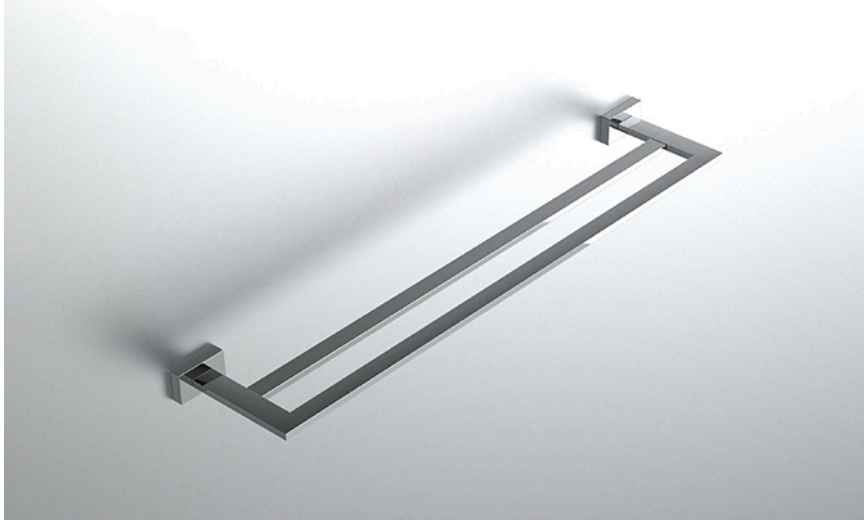

neelnox

LET
THERE
BE **DESIGN.**

FEATURES

- Premium 304 Grade Stainless Steel
- Solid Mount Construction
- Concealed Installation Hardware
- State of the art wall anchors included for installation on Dry wall or Tile

COLLECTION ARGYLE

TOWEL BAR

Model	Product	Finishes Available
ARG-TWB24-D	Towel Bar	Multiple finishes available. Over 23 finishes to choose from.

FINISHES			
	Polished (-P)	Antique Copper (-ACOP)	Polished Gold (-PGLD)
	Brushed (-B)	Polished Brass (-PBRS)	Brushed Copper (-BCOP)
	Brushed Gold (-BGLD)	Matte White (-WHT)	Brushed Rose Gold (-BRGD)
	Matte Black (-BLK)	Brushed Modern Bronze (-BMBRZ)	Brushed Black (-BRBLK)
	Oil Rubbed Bronze (-ORB)	Glossy White (-GWHT)	Polished Black (-PBLK)
	Brushed Brass (-BBRS)	Polished Rose Gold (-PRGD)	Antique Nickel (-ANKL)
	Brushed Bronze (-BBRZ)	Unlacquered Brass (-UBRS)	Black Nickel (-NKBL)
	Antique Brass (-ABRS)	Polished Nickel (-PNKL)	