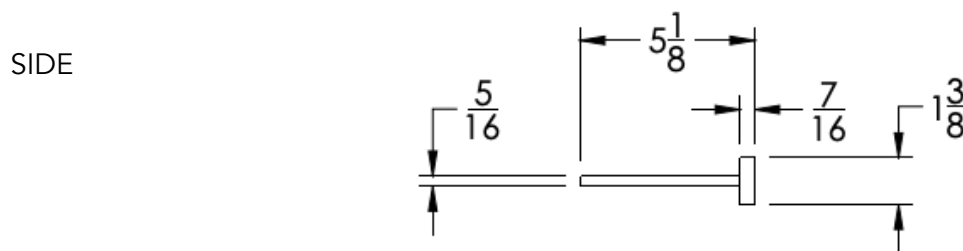

Dimensions in inches

NOTE: Dimensions subject to change without notice.