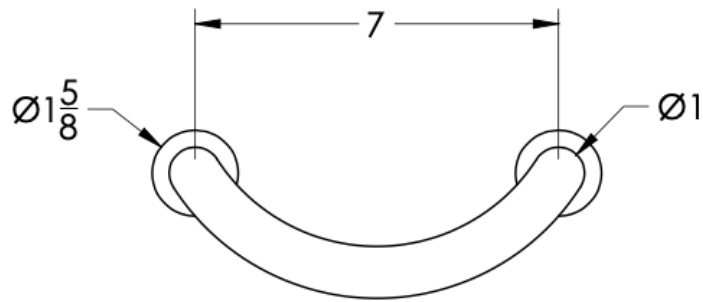

neelnox

LET
THERE
BE **DESIGN.**

FEATURES

- Premium 304 Grade Stainless Steel
- Solid Mount Construction
- Concealed Installation Hardware
- State of the art wall anchors included for installation on Dry wall or Tile

COLLECTION BEAUMONT

TOWEL RING

Model	Product	Finishes Available
BEA-TWR1	Towel Ring	Multiple finishes available. Over 23 finishes to choose from.

FINISHES			
	Polished (-P)	Antique Copper (-ACOP)	Polished Gold (-PGLD)
	Brushed (-B)	Polished Brass (-PBRS)	Brushed Copper (-BCOP)
	Brushed Gold (-BGLD)	Matte White (-WHT)	Brushed Rose Gold (-BRGD)
	Matte Black (-BLK)	Brushed Modern Bronze (-BMBRZ)	Brushed Black (-BRBLK)
	Oil Rubbed Bronze (-ORB)	Glossy White (-GWHT)	Polished Black (-PBLK)
	Brushed Brass (-BBRS)	Polished Rose Gold (-PRGD)	Antique Nickel (-ANKL)
	Brushed Bronze (-BBRZ)	Unlacquered Brass (-UBRS)	Black Nickel (-NKBL)
	Antique Brass (-ABRS)	Polished Nickel (-PNKL)	

Dimensions in inches

FRONT

TOP

SIDE

NOTE: Dimensions subject to change without notice.