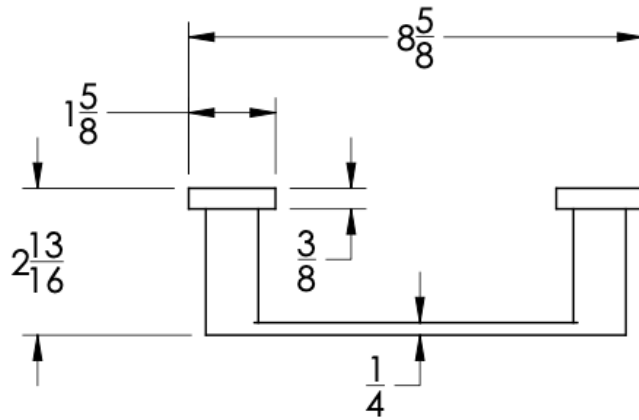

COLLECTION BEAUMONT

TOWEL RING

Model	Product	Finishes Available
BEA-TWR1	Towel Ring	Multiple finishes available. Over 23 finishes to choose from.

FINISHES			
	Polished (-P)	Antique Copper (-ACOP)	Polished Gold (-PGLD)
	Brushed (-B)	Polished Brass (-PBRS)	Brushed Copper (-BCOP)
	Brushed Gold (-BGLD)	Matte White (-WHT)	Brushed Rose Gold (-BRGD)
	Matte Black (-BLK)	Brushed Modern Bronze (-BMBRZ)	Brushed Black (-BRBLK)
	Oil Rubbed Bronze (-ORB)	Glossy White (-GWHT)	Polished Black (-PBLK)
	Brushed Brass (-BBRS)	Polished Rose Gold (-PRGD)	Antique Nickel (-ANKL)
	Brushed Bronze (-BBRZ)	Unlacquered Brass (-UBRS)	Black Nickel (-NKBL)
	Antique Brass (-ABRS)	Polished Nickel (-PNKL)	

Dimensions in inches

FRONT

TOP

SIDE

NOTE: Dimensions subject to change without notice.