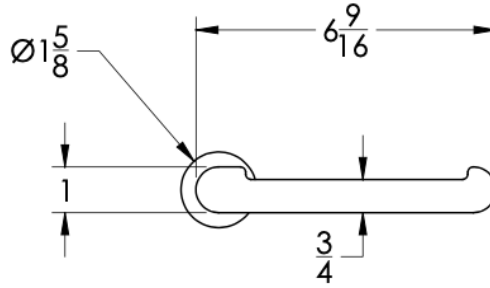

neelnox

LET
THERE
BE **DESIGN.**

FEATURES

- Premium 304 Grade Stainless Steel
- Solid Mount Construction
- Concealed Installation Hardware
- State of the art wall anchors included for installation on Dry wall or Tile

COLLECTION BEAUMONT

TISSUE HOLDER

Model	Product	Finishes Available
BEA-TPHR	Tissue Holder (facing Right)	Multiple finishes available. Over 23 finishes to choose from.
BEA-TPHL	Tissue Holder (facing Left)	

Dimensions in inches

FRONT

TOP

SIDE

NOTE: Dimensions subject to change without notice.