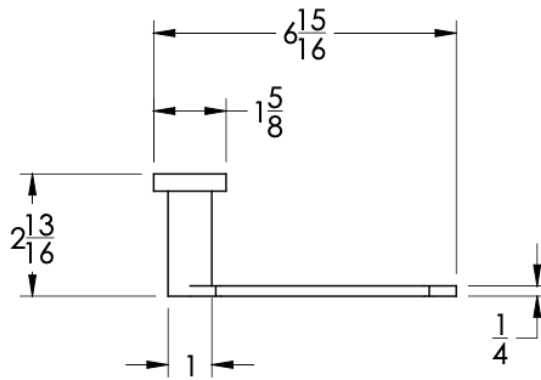

COLLECTION BEAUMONT

TISSUE HOLDER

Model	Product	Finishes Available
BEA-TPHR	Tissue Holder (facing Right)	Multiple finishes available. Over 23 finishes to choose from.
BEA-TPHL	Tissue Holder (facing Left)	

Dimensions in inches

FRONT

TOP

SIDE

NOTE: Dimensions subject to change without notice.