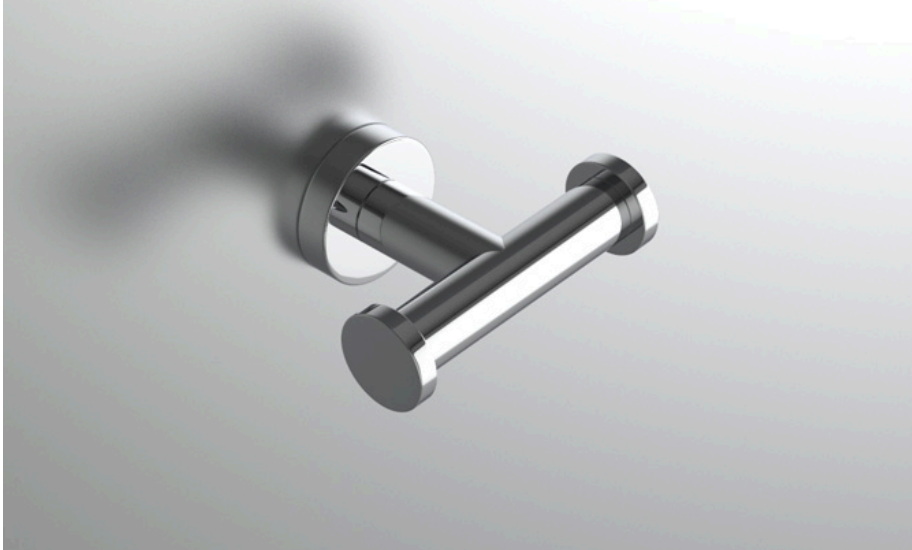

neelnox

LET
THERE
BE **DESIGN.**

FEATURES

- Premium 304 Grade Stainless Steel
- Solid Mount Construction
- Concealed Installation Hardware
- State of the art wall anchors included for installation on Dry wall or Tile

COLLECTION AVIATOR

ROBE HOOK

Model	Product	Finishes Available
AVI-RHD1	Robe Hook	Multiple finishes available. Over 23 finishes to choose from.

FINISHES			
	Polished (-P)	Antique Copper (-ACOP)	Polished Gold (-PGLD)
	Brushed (-B)	Polished Brass (-PBRS)	Brushed Copper (-BCOP)
	Brushed Gold (-BGLD)	Matte White (-WHT)	Brushed Rose Gold (-BRGD)
	Matte Black (-BLK)	Brushed Modern Bronze (-BMBRZ)	Brushed Black (-BRBLK)
	Oil Rubbed Bronze (-ORB)	Glossy White (-GWHT)	Polished Black (-PBLK)
	Brushed Brass (-BBRS)	Polished Rose Gold (-PRGD)	Antique Nickel (-ANKL)
	Brushed Bronze (-BBRZ)	Unlacquered Brass (-UBRS)	Black Nickel (-NKBL)
	Antique Brass (-ABRS)	Polished Nickel (-PNKL)	

Dimensions in inches

FRONT

TOP

SIDE

NOTE: Dimensions subject to change without notice.