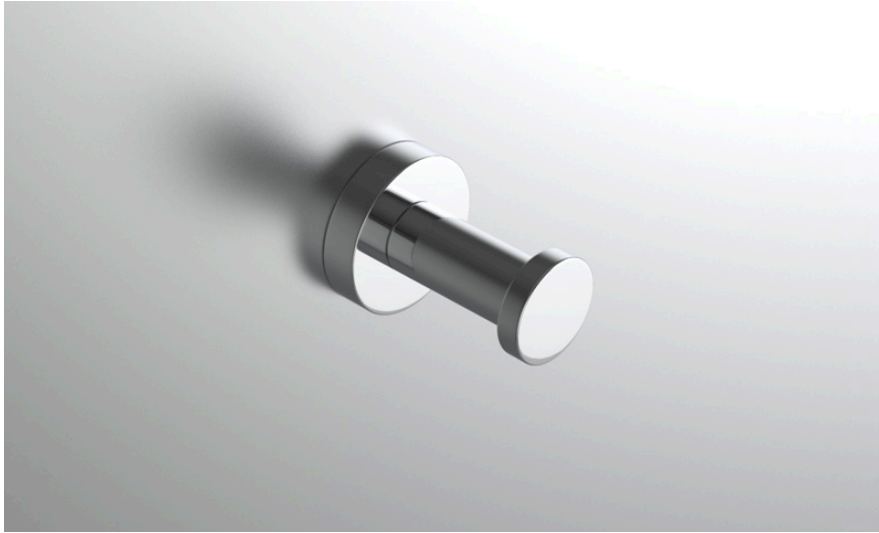

### FEATURES

- Premium 304 Grade Stainless Steel
- Solid Mount Construction
- Concealed Installation Hardware
- State of the art wall anchors included for installation on Dry wall or Tile