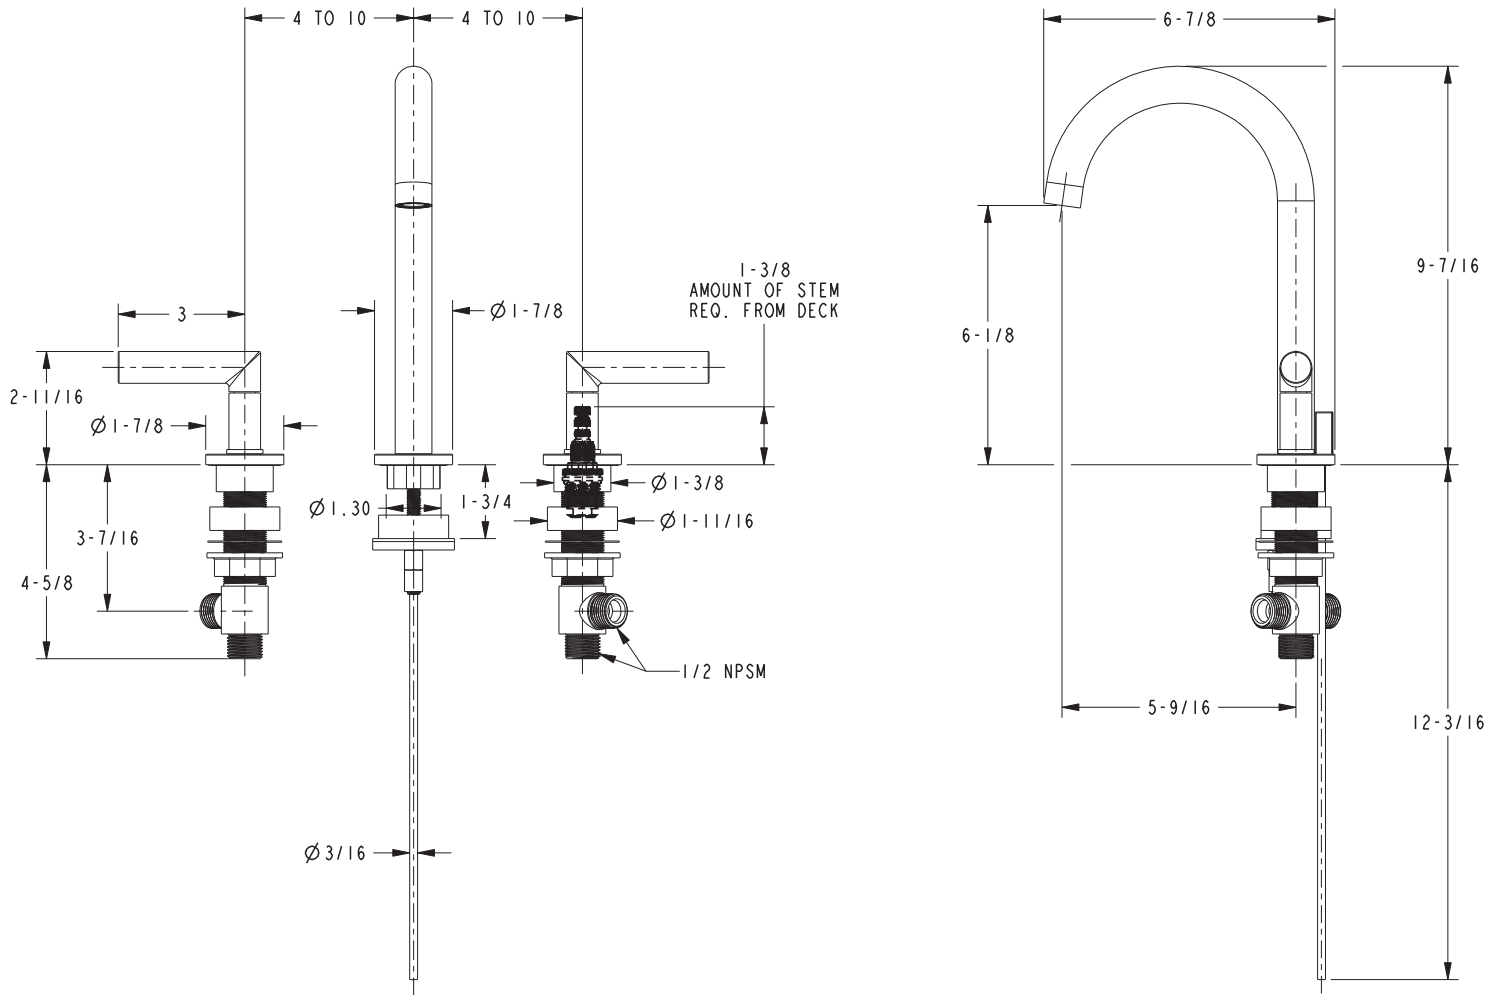

Features

- Solid brass construction
- Brass valve bodies
- Quarter-turn washerless ceramic disc valve cartridges
- ADA compliant contemporary lever handles
- Spout assembly with integral supply hoses
- Pop-up drain with tailpiece
- 6-1/8" (15.6 cm) spout height at outlet
- 5-9/16" (14.1 cm) spout reach (c-c)
- For 8" (20.3 cm) centers - Maximum 20" (50.8 cm)
- 1.2 gallons (4.5 liters) per minute maximum flow rate

Product Specification Add "Color / Finish" suffix to Model number, below.

The two-handle Widespread Lavatory Faucet shall be made of solid brass construction. Faucet shall incorporate a spout assembly with integral supply hoses and feature brass valve bodies with quarter-turn washerless ceramic disc valve cartridges. Faucet shall have a 1.2 gallon (4.5 liter) per minute maximum flow rate. Product shall be for 8" (20.3 cm) centers - Maximum 20" (50.8 cm). Product shall incorporate a 6-1/8" (15.6 cm) spout height at outlet and a 5-9/16" (14.1 cm) spout reach (c-c). Faucet shall include a pop-up drain with tailpiece and incorporate ADA compliant contemporary lever handles. Widespread Lavatory Faucet shall be Newport Brass Model 3100/_____.

3100

PRODUCT DIMENSIONS *(Units are in inches)*

Pavani Widespread Lavatory Faucet 3100