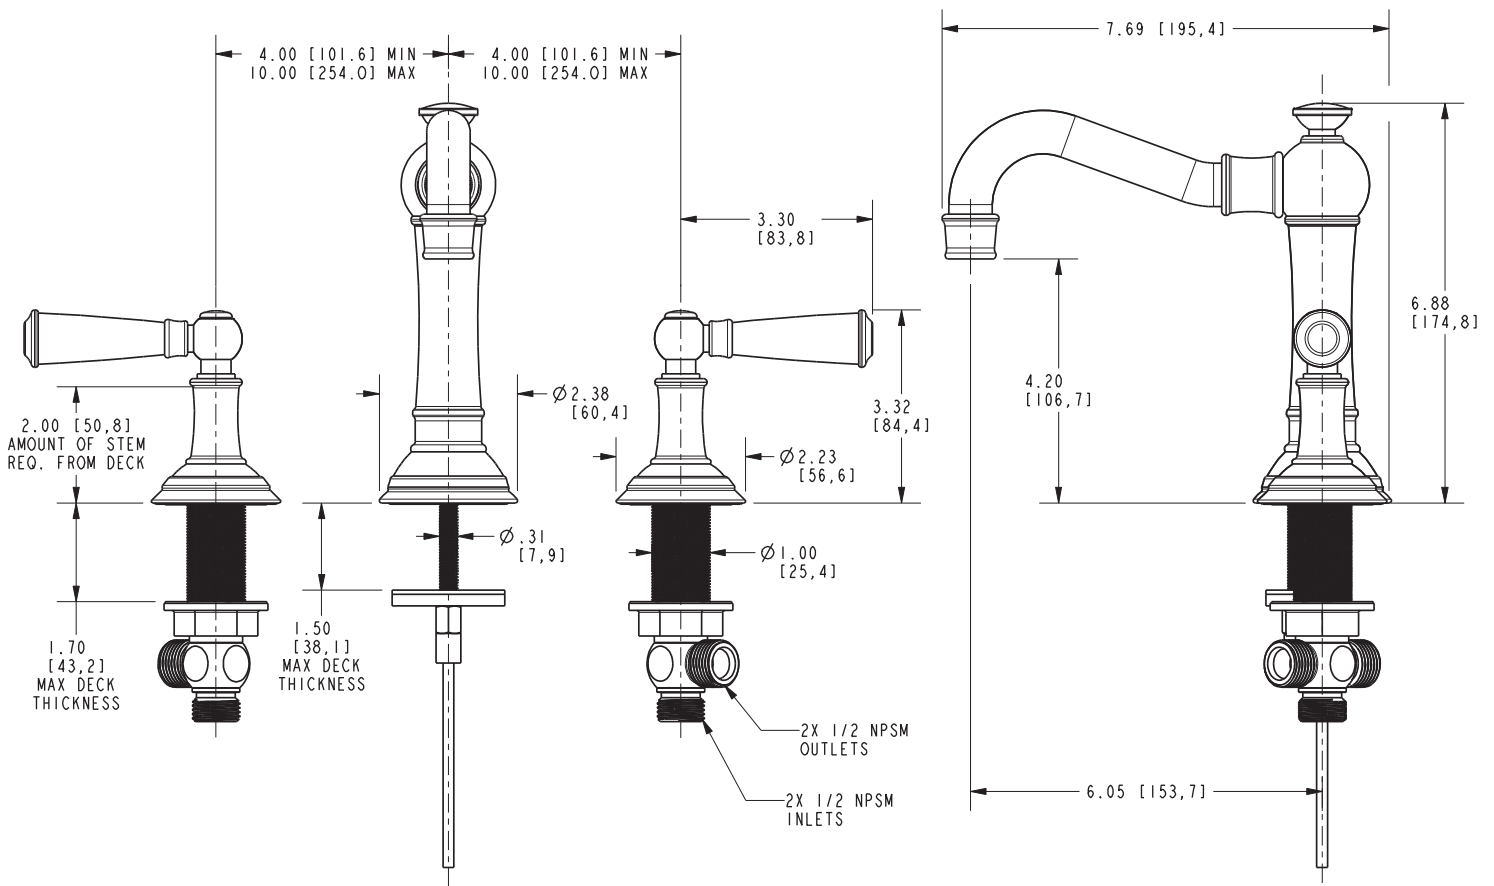

Features

- Solid brass construction
- Brass valve bodies
- Quarter-turn washerless ceramic disc valve cartridges
- Spout assembly with integral supply hoses
- Pop-up drain with tailpiece
- 4.20" (10.7 cm) spout height at outlet
- 6.05" (15.4 cm) spout reach (c-c)
- For 8" (20.3 cm) centers - Maximum 20" (50.8 cm)
- ADA Compliant
- 1.2 GPM (4.5 LPM) Max

Product Specification Add "Color / Finish" suffix to Model number, below.

The two-handle Widespread Lavatory Faucet shall be made of solid brass construction. Faucet shall incorporate a spout assembly with integral supply hoses and feature brass valve bodies with quarter-turn washerless ceramic disc valve cartridges. Faucet shall have a 1.2 gallon (4.5 liter) per minute maximum flow rate. Product shall be for 8" (20.3 cm) centers - Maximum 20" (50.8 cm). Product shall incorporate a 4.20" (10.7 cm) spout height at outlet and a 6.05" (15.4 cm) spout reach (c-c). Faucet shall include a pop-up drain with tailpiece and incorporate ADA compliant traditional lever handles. Widespread Lavatory Faucet shall be Newport Brass Model 2470/____.

2470

PRODUCT DIMENSIONS *(Units are in inches)*

Product Dimensions are provided for reference only. For specific product installation guidelines, please reference the Installation Instructions of the product being installed.