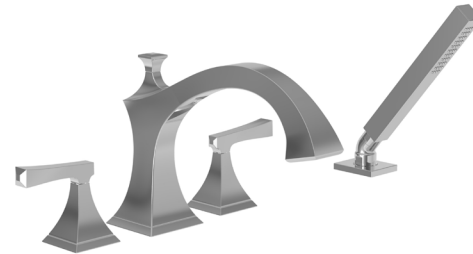

Features

- Solid brass construction
- 4.37" (11.1 cm) spout height at outlet
- 9.29" (23.6 cm) spout reach (c-c)
- Intended for use with Newport Brass rough valve kit (Required Accessory) which incorporates the following:
 - Brass valve bodies and quick-connect spout fitting
 - Quarter-turn washerless ceramic disc 3/4" valve cartridges
- Diverter valve and hoses as needed for handshower
- ADA Compliant
- 1.8 GPM (6.8 LPM) Max, Handshower Only

Roman Tub with Handshower Deck Trim

3-2577

Codes / Standards Compliance

Meets or exceeds the following at date of manufacture:

- ASME A112.18.1/CSA B125.1
- IAMPO/cUPC
- IPC
- ADA & ICC/ANSI A117.1
- Energy Policy Act of 1992
- EPA WaterSense
- California Energy Commission
- ASME A112.18.3 (Back Flow)
- All applicable US Federal and State material regulations

Required Accessory

System Element	Deck Tub Valve
Description	3-Valve Assembly With Quick Connect Spout Adapter
Inlet/Outlet Size	3/4"
Part Number	1-666
Image	

Product Specification Add "Color / Finish" suffix to Model number, below.

The Roman Tub with Handshower Deck Trim shall be made of solid brass construction. Roman Tub with Handshower Deck Trim shall incorporate lever handles. Product shall incorporate a 4.37" (11.1 cm) spout height at outlet and a 9.29" (23.6 cm) spout reach (c-c). Product shall feature a solid brass handshower with a 1.8 gallons (6.7 liters) per minute maximum flow rate. Rough valve kit shall incorporate brass valve bodies with quarter-turn washerless ceramic disc 3/4" valve cartridges, a quick-connect spout fitting and a diverter valve with hoses as needed for handshower. Roman Tub with Handshower Deck Trim shall be Newport Brass Model 3-2577/____ and Newport Brass rough valve kit shall be 1-666.