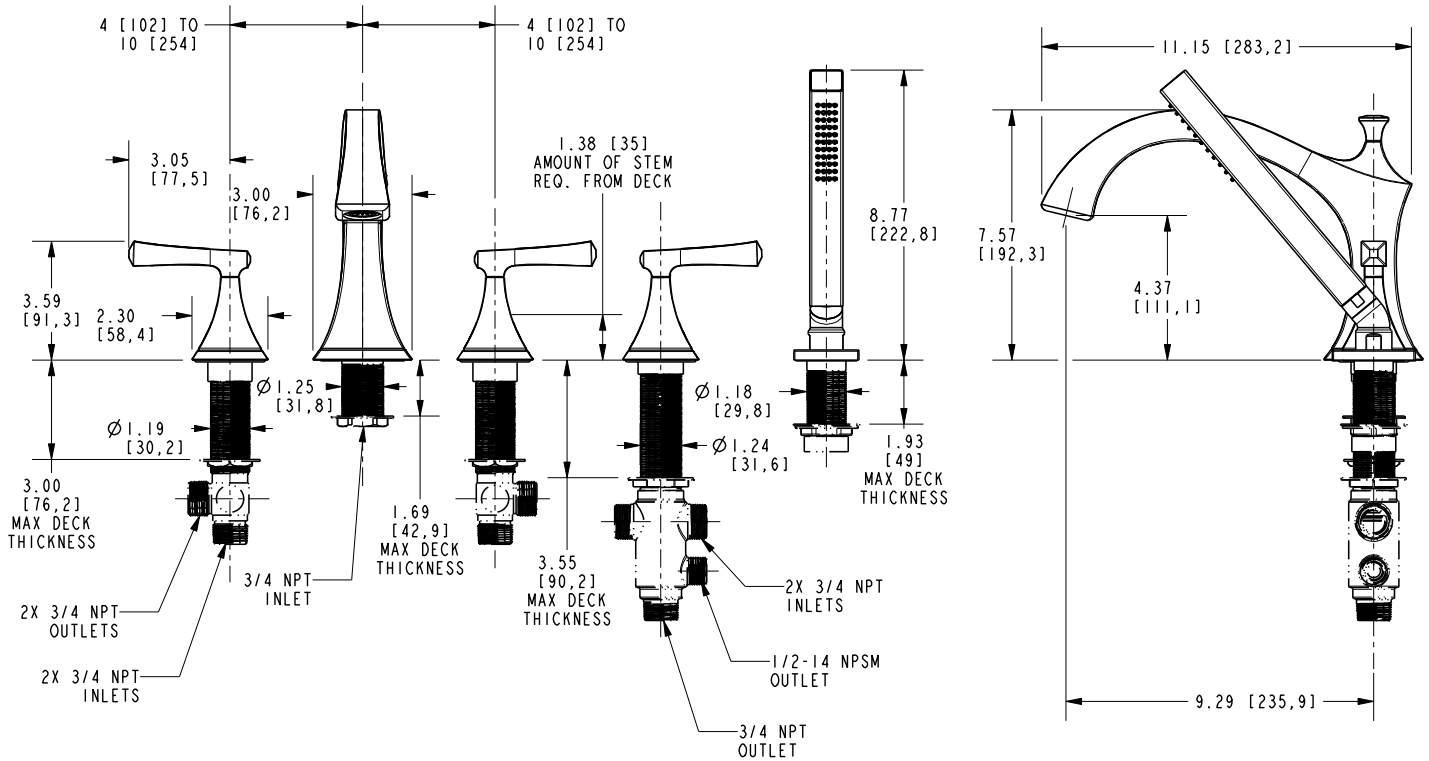

3-2577

PRODUCT DIMENSIONS *(Units are in inches)*

Joffrey Roman Tub Deck Trim 3-2577