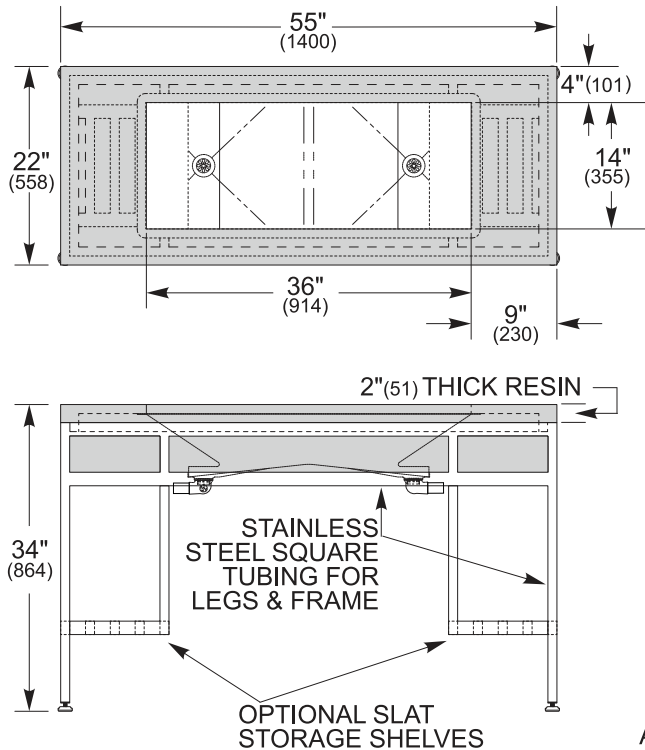

55" Ebb® Concept Console/Table

PRODUCT Specification . . . The 55" Ebb Concept Console/Table includes a 2" (51mm) thick resin or solid surface deck with an opening to accommodate an under mounted Ebb Basin. The unit is configured for the 3671 Deep Ebb Basin, 3674 Shallow Ebb Basin or 3672 Symetric Ebb Basin. All Ebb Basins have a grid strainer with close elbow and 1-1/4" O.D. tailpiece waste connection. The basin is available in a Satin (standard), Mira (high polish), or Powdercoat Finish. The frame is constructed out of Satin Finish (standard) stainless steel rectangular tubing. The stainless steel frame is also available in Mira Finish or a

Powdercoated Finish. The resin countertop is available in a variety of standard colors. Neo-Metro can also custom color match the resin deck to a Pantone® color or customer color sample. A solid surface counter top is additionally available. Matching resin or solid surface panels are included. A optional storage shelf system is available only when the Console uses 3672 or 3674 Ebb Basins. Adjustable levelers are provided on each leg for uneven floors. An under counter LED lighting system is available with resin countertops.