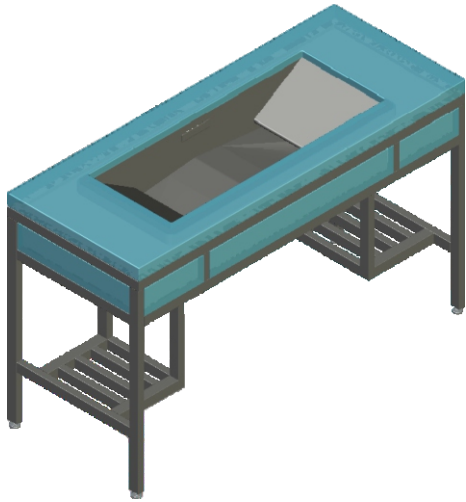

55" Ebb® Concept Console/Table

Model Shown: 9112-S-SS-RDC05-3672-S-OF-LGT-FBO
 55" Ebb Concept Console/Table, Satin Finish Frame, Storage Shelves, Skye Resin Resin Side Panels (included), Satin Finish Symmetric Ebb Basin with Overflow, Undercounter LED Lighting System (110V); Faucets Supplied by Customer

- **55" CAST RESIN DECK WITH STAINLESS STEEL FRAME TABLE MADE EXCLUSIVELY FOR NEO-METRO'S EBB (HIDDEN DRAIN STAINLESS STEEL) BASIN**
- **Stainless Steel Frame Construction in Satin, Mira (High Polish), Black (Gloss or Matte) or White (Gloss or Matte) Powdercoat**
- **Colored Resin Deck - Custom color can be specified.**
- **Optional Storage Shelves are Available.**
- **Adjustable Levelers for Uneven Floors**
- **Attractive Undercounter LED Lighting is Available.**