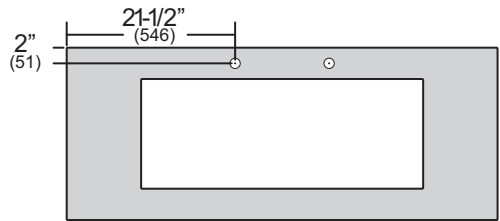

55" Ebb® Concept Console/Table

Add (+) D EBB BASIN SELECTION - Required Selection INIT.

Deep Ebb Basin

- ☐ Satin (standard) -3671
- ☐ Mira (high polish) -3671-HP
- ☐ Black Gloss Powdercoat -3671-EG07
- ☐ White Gloss Powdercoat -3671-EG10
- ☐ Black Matte Powdercoat -3671-EG22
- ☐ White Matte Powdercoat -3671-EG26

Shallow Ebb Basin

- ☐ Satin (standard) -3674
- ☐ Mira (high polish) -3674-HP
- ☐ Black Gloss Powdercoat -3674-EG07
- ☐ White Gloss Powdercoat -3674-EG10
- ☐ Black Matte Powdercoat -3674-EG22
- ☐ White Matte Powdercoat -3674-EG26

Option for Basin

- ☐ Overflow Waste Outlet -OF

Solid Surface Ebb Basin

- ☐ 14" x 33" (Blanco) with Integral Overflow -3676-OF

Add (+) E UNDERCOUNTER LIGHTING INIT.

- ☐ **LED Lighting System (110 Volts)** -LGT
- ☐ **LED Lighting System (220 Volts)** -LGT-220V

Add (+) F FAUCET DRILLING CONFIGURATION INIT.

- ☐ **No Faucet Hole** -H0
  For wall mounted faucet
- ☐ **Single Hole** -H1
  ø1-5/16" Centered Hole

NOTE: An undercounter light (-LGT) may need to be eliminated or relocated with a deck mounted Faucet.

Orders will not be processed until specification sheets including faucet drilling worksheets are complete and signed. No cancellations.

Neo-Metro assumes no responsibility for use of void or suspended data. All dimensions are nominal and subject to manufacturer change without notice.

APPROVAL FOR MANUFACTURE

COMPANY: _____

PROJECT NAME: _____

SIGNEE'S NAME WRITTEN CLEARLY: _____

DATE: _____

AUTHORIZED SIGNATURE: _____

WARNING: Cancer and Reproductive Harm - www.P65Warnings.ca.gov