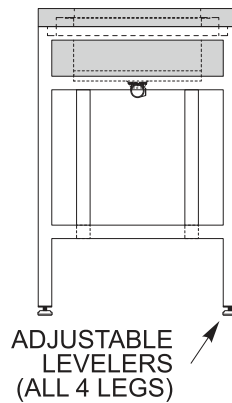

55" Ebb® Concept Console/Table

PRODUCT Specification . . . The 55" Ebb Concept Console/Table includes a 2" (51mm) thick resin or solid surface deck with an opening to accommodate an under mounted Ebb Basin. The unit is configured for the 3671 Deep Ebb Basin, 3674 Shallow Ebb Basin or 3672 Symetric Ebb Basin. All Ebb Basins have a grid strainer with close elbow and 1-1/4" O.D. tailpiece waste connection. The basin is available in a Satin (standard), Mira (high polish), or Powdercoat Finish. The frame is constructed out of Satin Finish (standard) stainless steel rectangular tubing. The stainless steel frame is also available in Mira Finish or a

Powdercoated Finish. The resin countertop is available in a variety of standard colors. Neo-Metro can also custom color match the resin deck to a Pantone® color or customer color sample. A solid surface counter top is additionally available. Matching resin or solid surface panels are included. A optional storage shelf system is available only when the Console uses 3672 or 3674 Ebb Basins. Adjustable levelers are provided on each leg for uneven floors. An under counter LED lighting system is available with resin countertops.