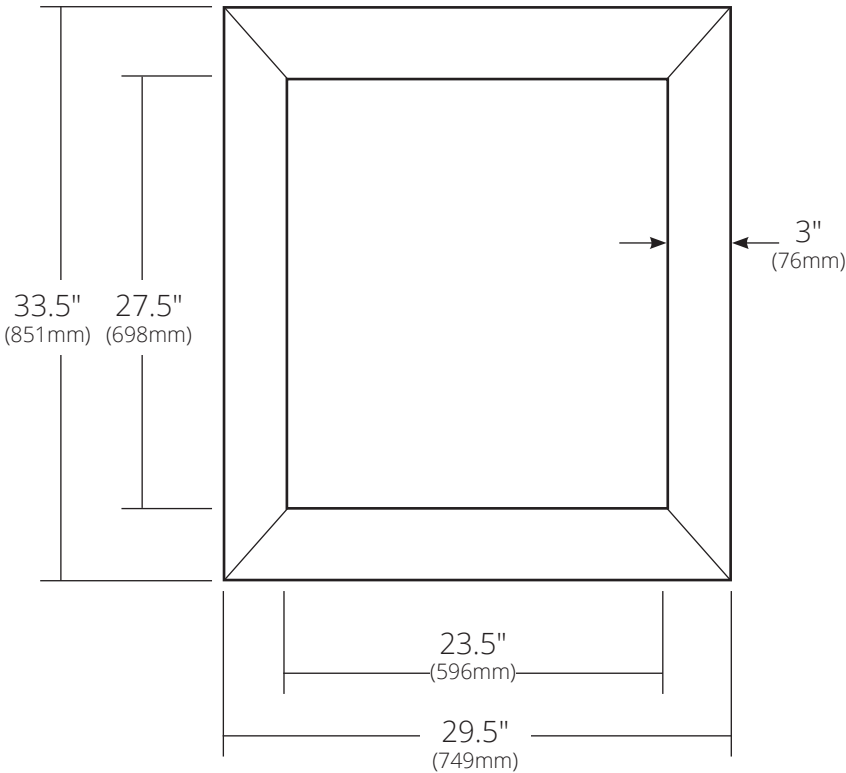

SPECIFICATIONS

PORTOLA LARGE MIRROR

NativeStone® Collection

- NSMR3430-A Ash
- NSMR3430-C Charcoal
- NSMR3430-S Slate
- NSMR3430-P Pearl
- NSMR3430-E Earth

PRODUCT DETAILS

- 29.5" x 33.5" x 1.75" (749mm x 851mm x 45mm)
- Tapered frame
- Handcrafted from sustainable NativeStone
- NativeStone Shield™

INSTALLATION

- Vertical or Horizontal
- Mounting mechanism included (*wire*)

IMPORTANT

Do NOT use tape or other adhesives on NativeStone as it may remove the sealer.

Due to the handcrafted nature of this product, it will vary in finish, texture, and other details. Dimensions may vary up to 1/4" (6mm). We strongly recommend waiting for the actual product before making any installation cuts.