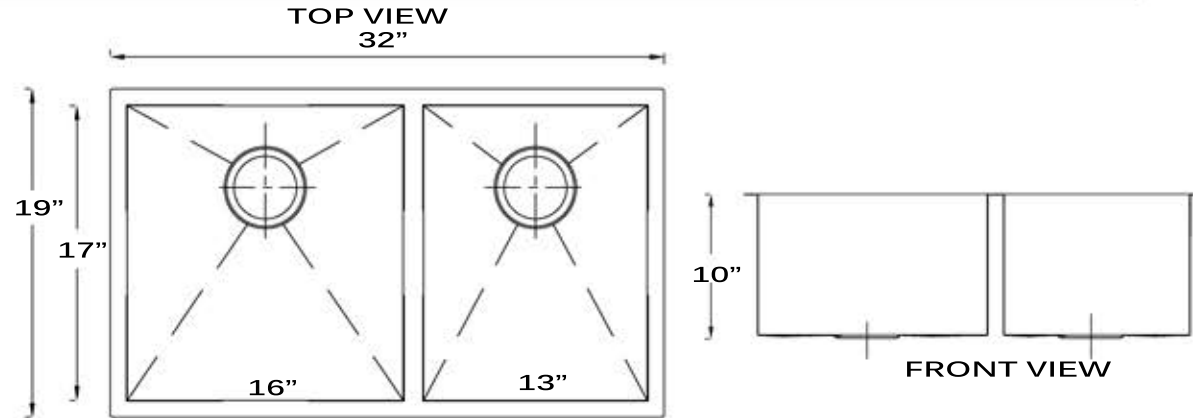

Pro Series Collection
Premium Stainless Steel
Zero Radius Pro Undermount Kitchen Sink

MODEL:
ZR3219-OS-16

Overall Dimensions	Large Bowl	Small Bowl	Bottom Grid/s	Reverse Model
32" X 19"	16" X 17"	13" X 17"	BG3219L BG3219S	NA

FEATURES

- Premium 304, 18 gauge Stainless Steel Kitchen Sink
- 10" Bowl Depths
- Brushed Satin Finish
- Limited Lifetime Manufactures Warranty
- Insulated to Reduce Condensation
- Rubber Padding is Applied for Noise Reduction