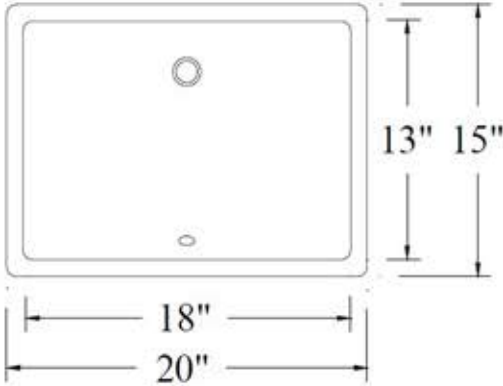

Great Point Collection

Vitreous China Bath Undermount Sinks

MODEL:
UM-18x13-W

TOP VIEW

Overall Dimensions	Large Bowl	Interior Depth	Exterior Depth	Reverse Model
20"x15"	18"x13"	6"	7.5"	NA

FEATURES

- Nominal Dimensions - actual may vary by 1/4"
- Template and mounting clips included
- Vitreous China undermount with porcelain enamel glaze
- Limited Manufacturers Warranty
- With Overflow