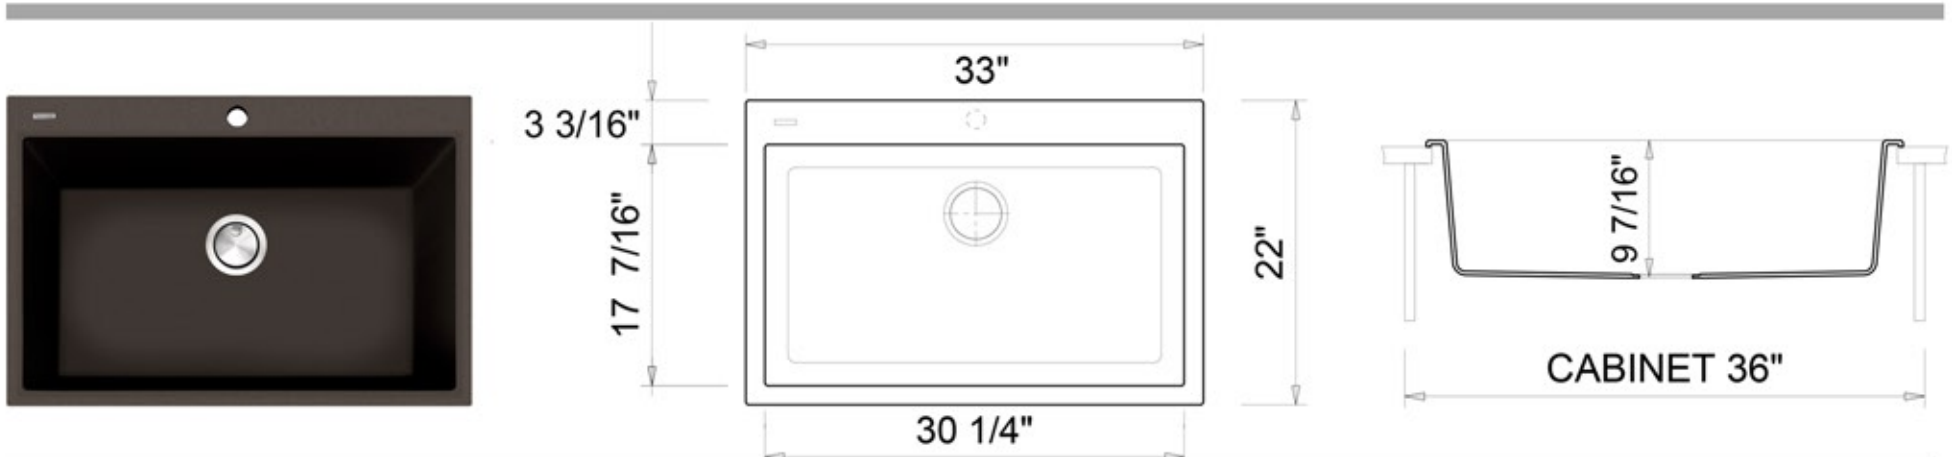

**Granite Composite**  
 Premium Granite Composite  
 Dual-mount Kitchen Sink

MODEL:  
**PR3322-DM-BR**

| Overall Dimensions | Interior Bowl     | Bowl Depth | Height | Drain Dimension |
|--------------------|-------------------|------------|--------|-----------------|
| 33" x 22"          | 30.25" x 17.4375" | 9.4375"    | 11"    | 3.5"            |