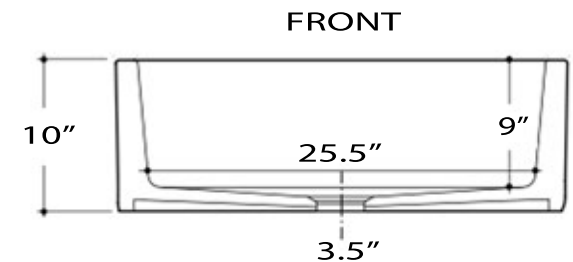

Cape Collection

Premium Fireclay Farmhouse Apron Sink

MODEL:
Orleans-30

Overall Dimensions	Large Bowl	Apron Height	Bowl Depth	Drain Dimensions
29.75" x 18"	27.25" x 15.25"	10"	9"	3.5" Opening

Please Be Advised

- (Nominal Dimensions*) Actual Dimensions may vary by 1/4"
- Template Not included
- Custom Cabinet Required
- Very Heavy 2 Person lift recommended

FEATURES

- Premium REVERSIBLE Fireclay Sink with Plain or Decorative Apron
- 9" Depth Bowl
- Made in Italy
- Limited Warranty
- Bottom is 7/8" thick and may require an extended flange/ferrule . Please visit our Fireclay FAQ page on our website