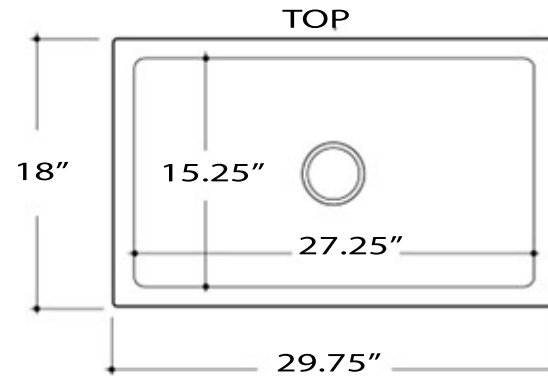

Cape Collection

Premium Fireclay Farmhouse Apron Sink

MODEL:
Orleans-30

Overall Dimensions	Large Bowl	Apron Height	Bowl Depth	Drain Dimensions
29.75" x 18"	27.25" x 15.25"	10"	9"	3.5" Opening

Please Be Advised

- (Nominal Dimensions*) Actual Dimensions may vary by 1/4"
- Template Not included
- Custom Cabinet Required
- Very Heavy 2 Person lift recommended

FEATURES

- Premium REVERSIBLE Fireclay Sink with Plain or Decorative Apron
- 9" Depth Bowl
- Made in Italy
- Limited Warranty
- Bottom is 7/8" thick and may require an extended flange/ferrule . Please visit our Fireclay FAQ page on our website