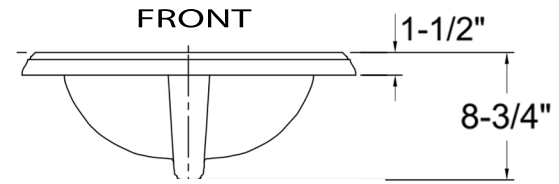

# Great Point Collection

Premium Ceramic Vitreous China Drop-In Sink  
4-Inch Spread Faucet Holes

MODEL:

DI-2418-R4

Overall Dimensions	Interior Basin	Overflow	Height, Depth	Drain Dimension
23" x 18.25"	17" x 11"	Yes	8.75", 5.25"	1.75" standard

## FEATURES

- Vitreous china, self-rimming top mount sink
- Nominal Dimensions, actual may vary by up to .25"
- Glazed Enamel Finish
- Cut out template provided
- Drain Opening is Standard 1.75" - Drain not included
- Certifications ; ASME A112.19.2-3013, cUPC
- 4 Inch Spread Faucet holes (1.375" diameter each)
- Limited Lifetime Manufacturers Warranty