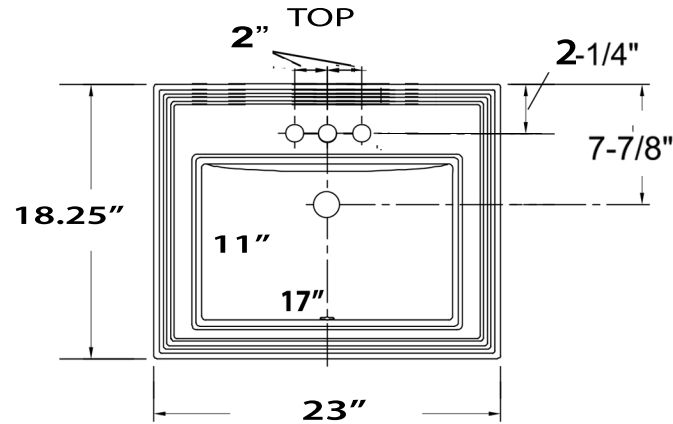

# Great Point Collection

Premium Ceramic Vitreous China Drop-In Sink  
4-Inch Spread Faucet Holes

MODEL:

DI-2418-R4

Overall Dimensions	Interior Basin	Overflow	Height, Depth	Drain Dimension
23" x 18.25"	17" x 11"	Yes	8.75", 5.25"	1.75" standard

## FEATURES

- Vitreous china, self-rimming top mount sink
- Nominal Dimensions, actual may vary by up to .25"
- Glazed Enamel Finish
- Cut out template provided
- Drain Opening is Standard 1.75" - Drain not included
- Certifications ; ASME A112.19.2-3013, cUPC
- 4 Inch Spread Faucet holes (1.375" diameter each)
- Limited Lifetime Manufacturers Warranty