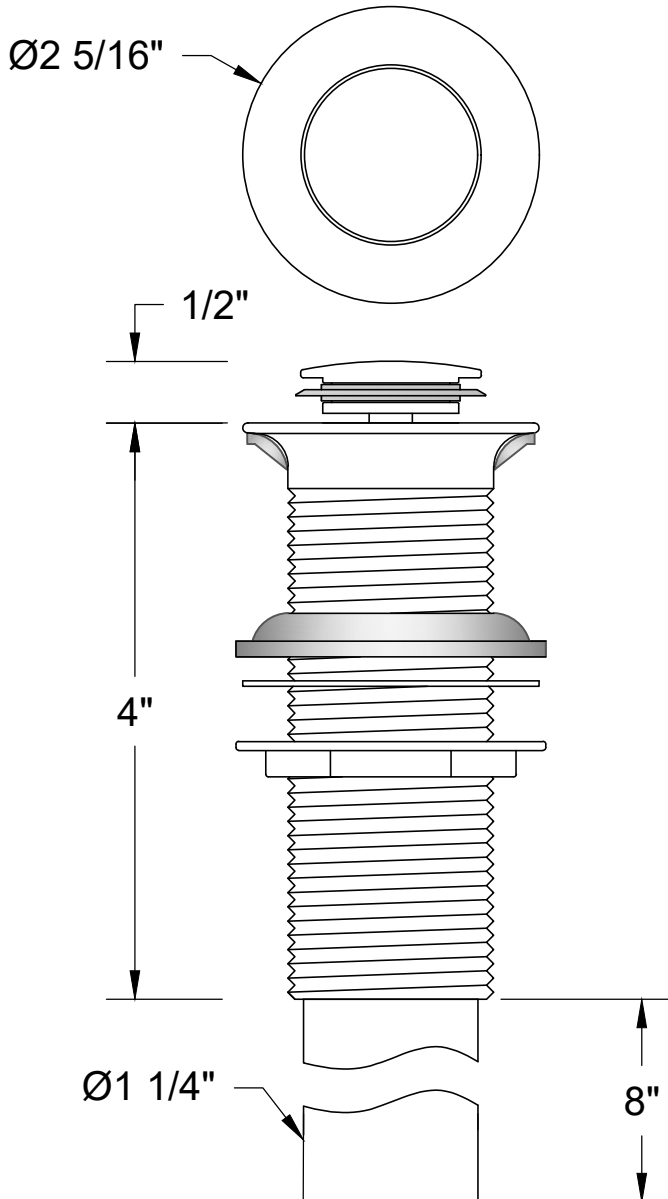

MT742

EZ-CLICK™ SOFT TOUCH ROUND LAVATORY DRAIN WITHOUT OVERFLOW

SPECIFICATION SHEET

- FEATURES EZ-CLICK™ SOFT TOUCH POP-UP MECHANISM
- FOR USE WITH Ø1 1/2" DRAIN OPENING
- INTENDED FOR SINKS WITHOUT OVERFLOW
- Ø1 1/4" TAILPIECE IS REMOVABLE
- ENTIRE DRAIN AND TAILPIECE ARE FINISHED FOR EXPOSED APPLICATIONS
- LIFETIME WARRANTY ON POP-UP MECHANISM

- MT326TP - Ø1 1/4" x 12" TAILPIECE (SOLD SEPARATELY)
- MT328SJ - Ø1 1/4" x 8" SLIP JOINT EXTENSION (SOLD SEPARATELY)

WARRANTY

FOR WARRANTY INFO PLEASE VISIT WWW.MOUNTAINPLUMBING.COM/PAGE/RESOURCES/WARRANTY