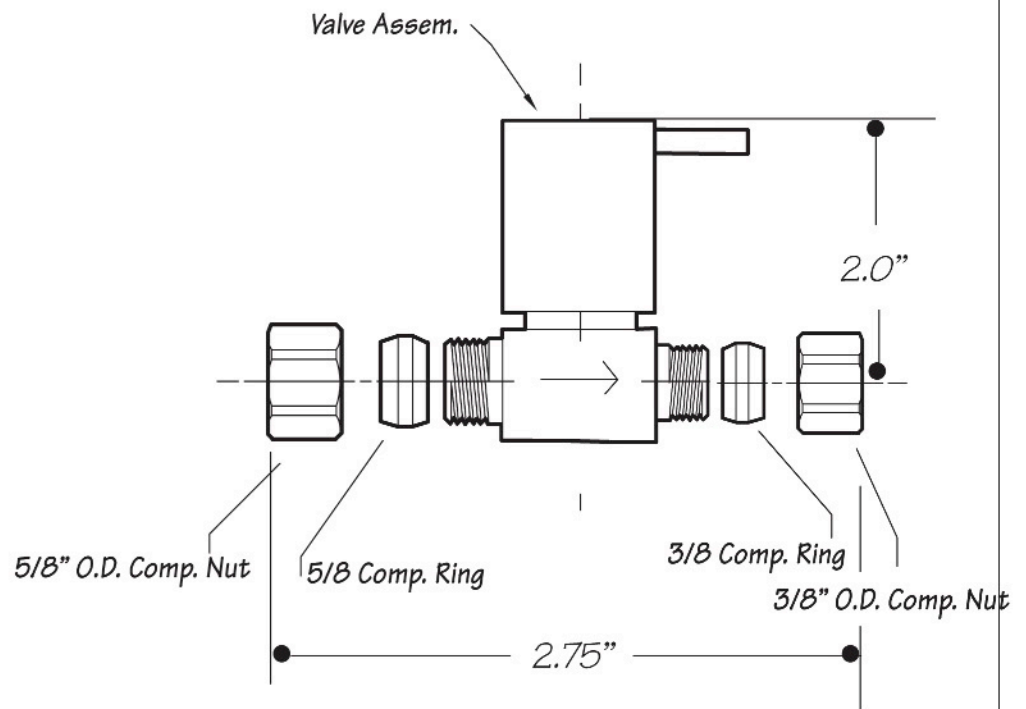

INSTALLATION DIMENSIONS

This model offers you the following features & benefits:

- 5/8" O.D. Inlet Compression
- 3/8" O.D. Outlet Compression
- 1/4 Turn ceramic cartridge
- Available in 21 finishes
 - CPB - Polished Chrome
 - SC - Satin Chrome
 - PN - Polished Nickel
 - BRN - Brushed Nickel
 - PEW - Pewter
 - PRN - Pearl Nickel
 - AB - Antique Brass
 - SB - Satin Brass
 - PVD - Polished Brass
 - WB - Weathered Brass
 - WCP - Weathered Copper
 - ACP - Antique Copper
 - PCP - Polished Copper
 - ORB - Oil Rubbed Bronze
 - VB - Venetian Bronze*
 - PVDBB - Brushed Bronze
 - TB - Tuscan Brass
 - MB - Matte Black
 - FG - French Gold
 - GPB - Polished Gold
 - SG - Satin Gold