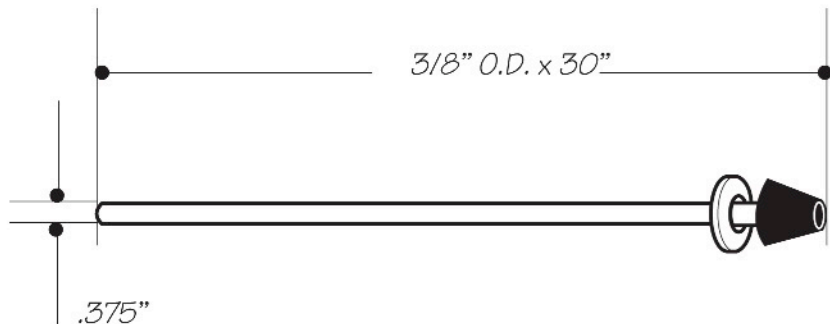

### INSTALLATION DIMENSIONS

***This model offers you the following features & benefits:***

- Annealed brass tube
- 3/8" O.D. x 30" length for lavatory applications
- Available in 21 finishes
  - CPB - Polished Chrome
  - SC - Satin Chrome
  - PN - Polished Nickel
  - BRN - Brushed Nickel
  - PEW - Pewter
  - PRN - Pearl Nickel
  - AB - Antique Brass
  - SB - Satin Brass
  - PVD - Polished Brass
  - WB - Weathered Brass
  - WCP - Weathered Copper
  - ACP - Antique Copper
  - PCP - Polished Copper
  - ORB - Oil Rubbed Bronze
  - VB - Venetian Bronze\*
  - PVDDB - Brushed Bronze
  - TB - Tuscan Brass
  - MB - Matte Black
  - FG - French Gold
  - GPB - Polished Gold
  - SG - Satin Gold