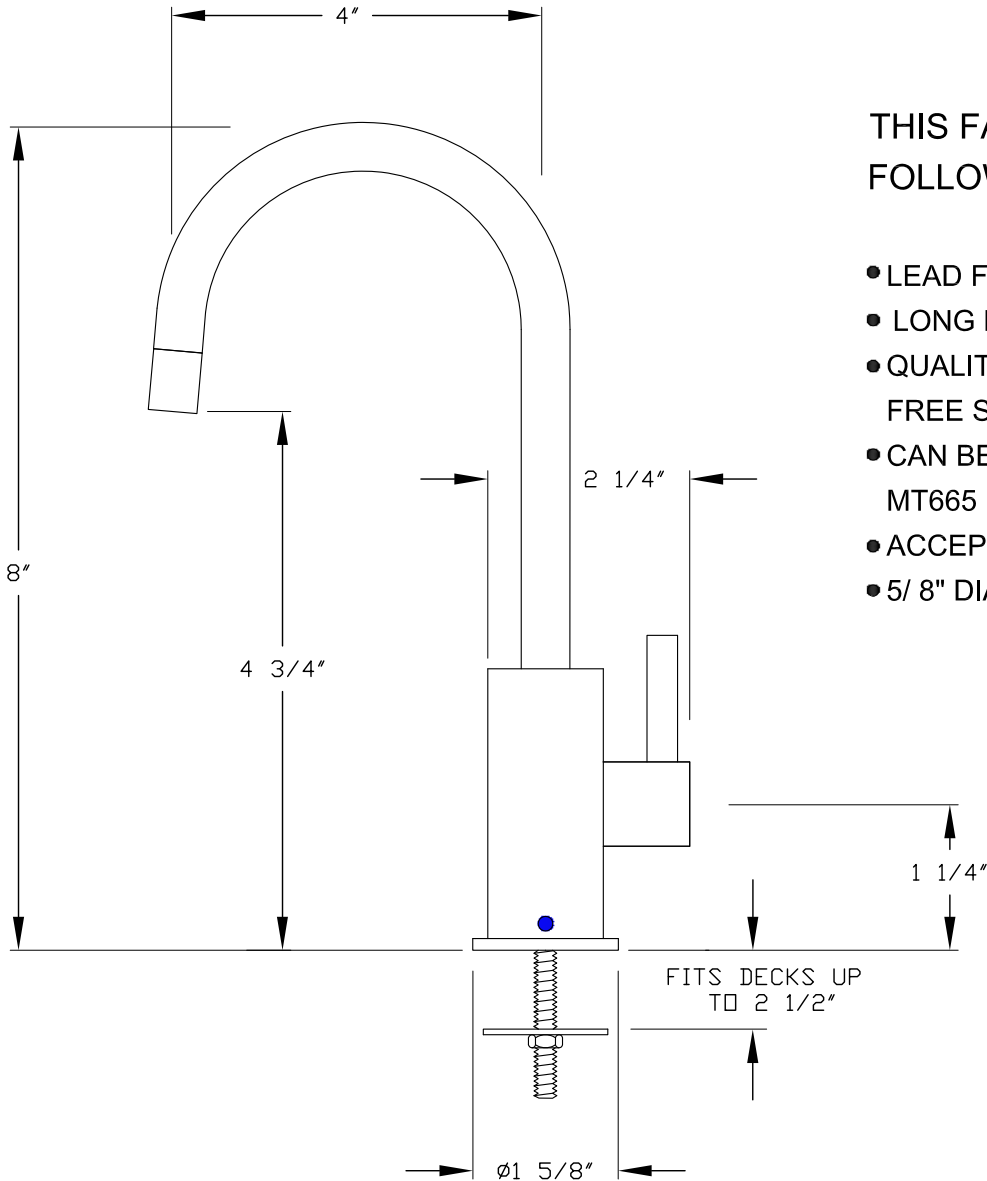

# MT1843-NL

NO LEAD POINT OF USE DRINKING WATER DISPENSER

## SPECIFICATION SHEET

THIS FAUCET OFFERS THE FOLLOWING FEATURES:

- LEAD FREE BRASS\*
- LONG LIFE CERAMIC CARTRIDGE
- QUALITY CONSTRUCTION FOR TROUBLE FREE SERVICE
- CAN BE USED WITH MT660, MT662 OR MT665 FILTERS
- ACCEPTABLE WITH RO FILTERS
- 5/8" DIA MIN-1 1/2" DIA MAX HOLE IN DECK