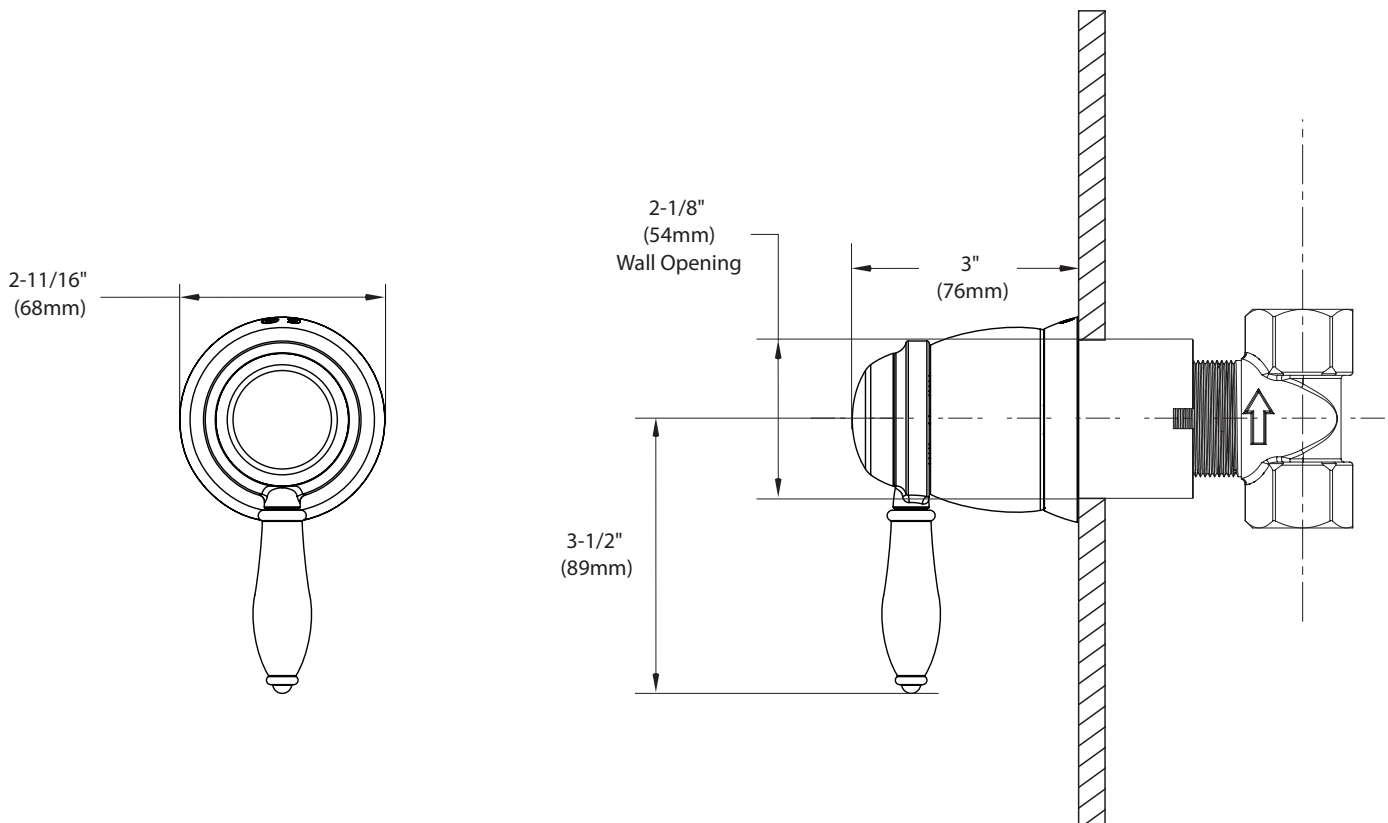

## WEYMOUTH™ Single Function Flow Valve Trim

**Models:** TS52104 series

**Valve:** S3600 (sold separately)

## CRITICAL DIMENSIONS

(DO NOT SCALE)