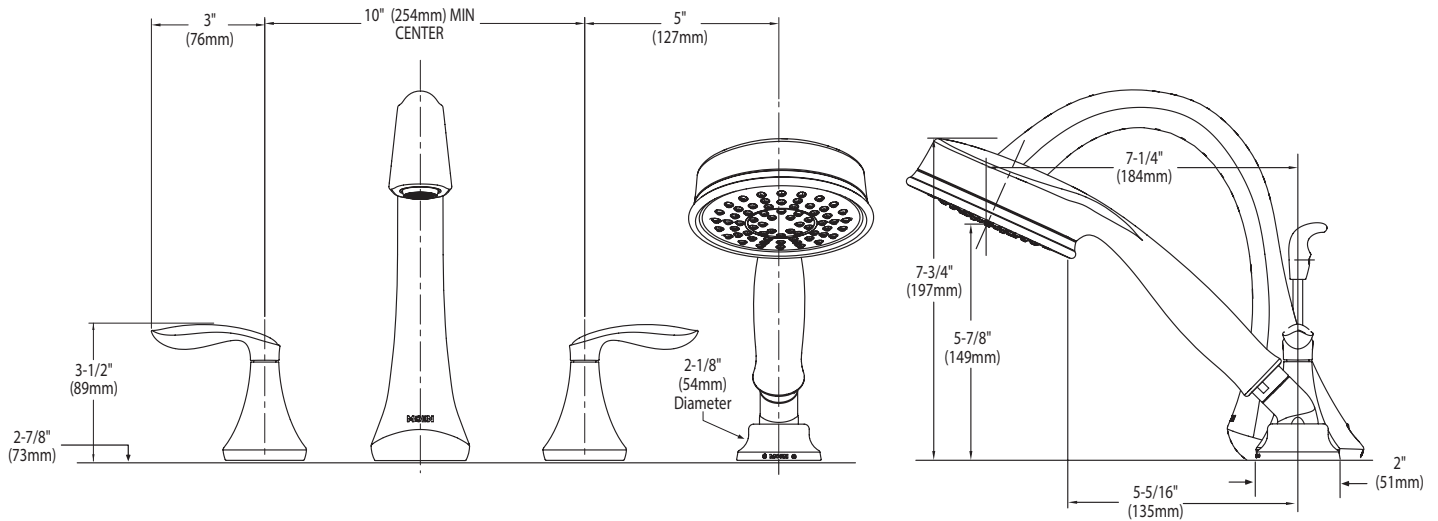

# Specifications

**EVA™**  
**Two-Handle Roman Tub Faucet Trim**  
**with Built In Diverter Valve**

**Models:** T944 series

**Valves:** 9792, 9793, 9796, 9797

Handshower 3668EP