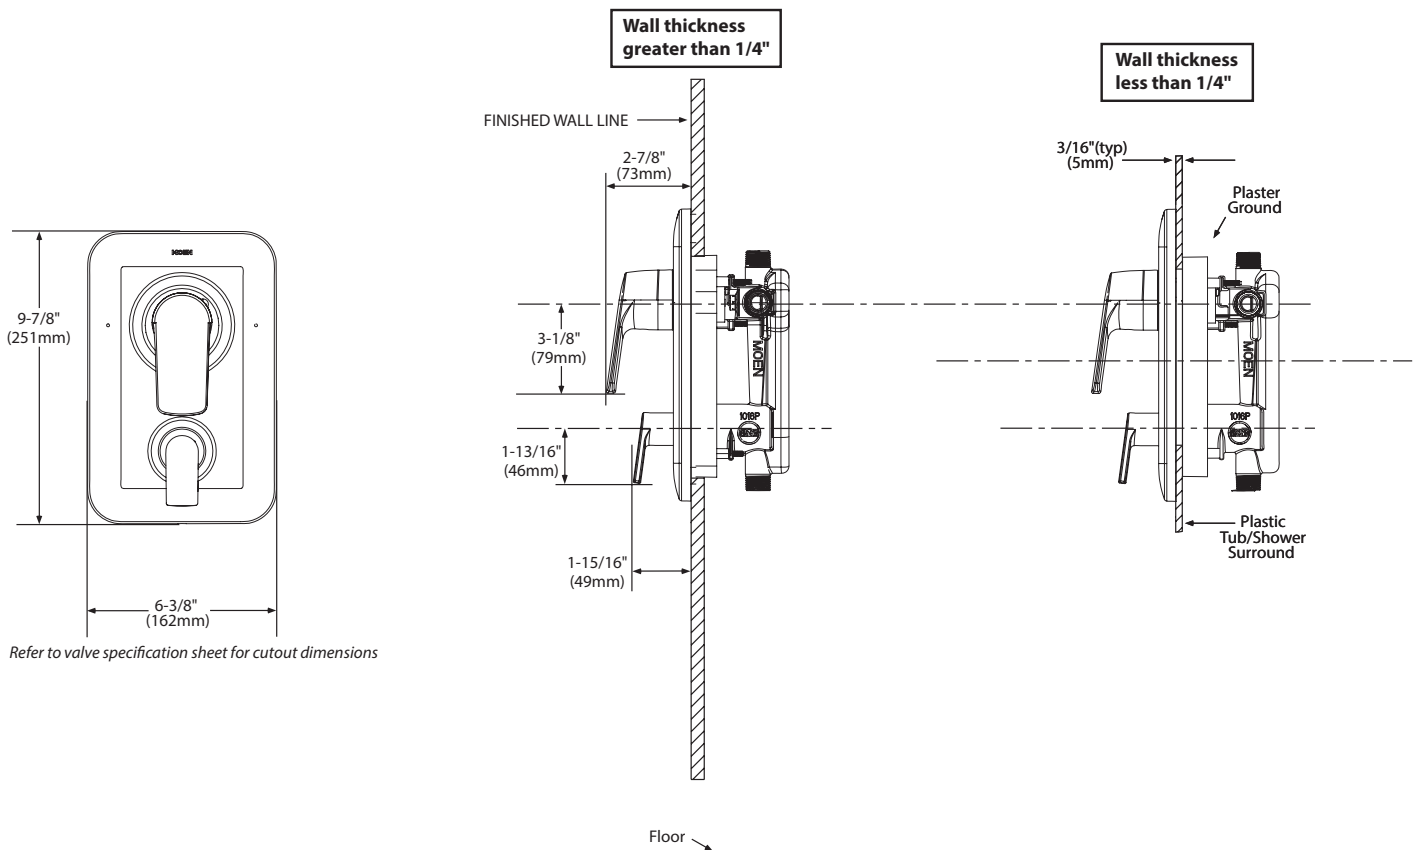

DESCRIPTION

- Metal construction with various finishes identified by suffix

OPERATION

- Temperature operates through an 270° arc of handle travel (full cold to full hot)
- Adjustable temperature limit stop to control maximum hot water temperature
- 90° rotation of transfer valve handle with stops
- Pressure balancing mechanism maintains selected discharge temperature to $\pm 3^\circ$

RIZON™ POSI-TEMP® with Built-In 3 Function Transfer Valve Trim

Models: T2810 series
Fits Valves: 2521
 2551
 2571
 2581

CRITICAL DIMENSIONS

(DO NOT SCALE)