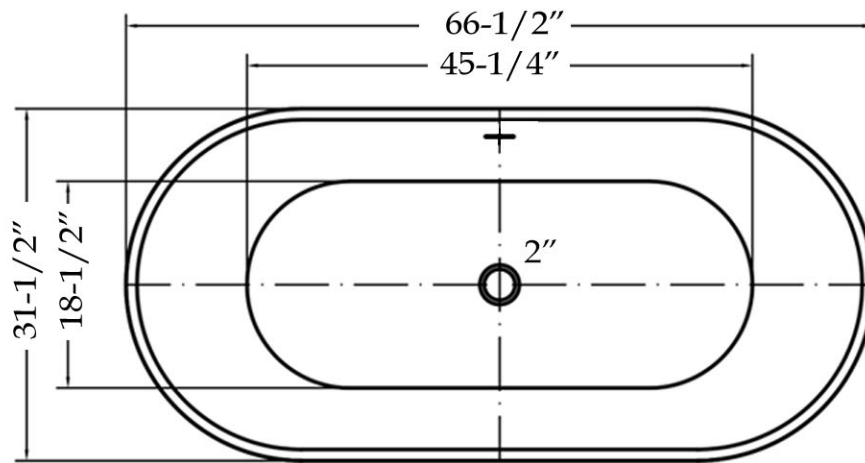

MAIDSTONE

www.MaidstoneSupply.com

Double End Freestanding Tub

Part No: 220AM67

Volume: 60 gal Weight: 93 lbs

Contact Maidstone for additional information and specifications. For complete warranty information and a list of dealers visit www.MaidstoneSupply.com. All products and specifications are subject to change without notice. Maidstone is not responsible for typographical and/or dimensional errors. Typographical errors are subject to correction.

Note: Rough-in dimensions may vary +/- 1/2" and are subject to change. No responsibility is assumed by Maidstone.