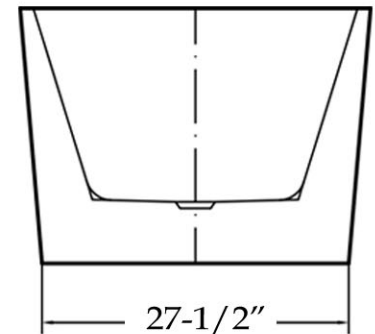

MAIDSTONE

www.MaidstoneSupply.com

Double End Freestanding Tub

Part No: 220AM67

Volume: 60 gal Weight: 93 lbs

Contact Maidstone for additional information and specifications. For complete warranty information and a list of dealers visit www.MaidstoneSupply.com. All products and specifications are subject to change without notice. Maidstone is not responsible for typographical and/or dimensional errors. Typographical errors are subject to correction.

Note: Rough-in dimensions may vary +/- 1/2" and are subject to change. No responsibility is assumed by Maidstone.