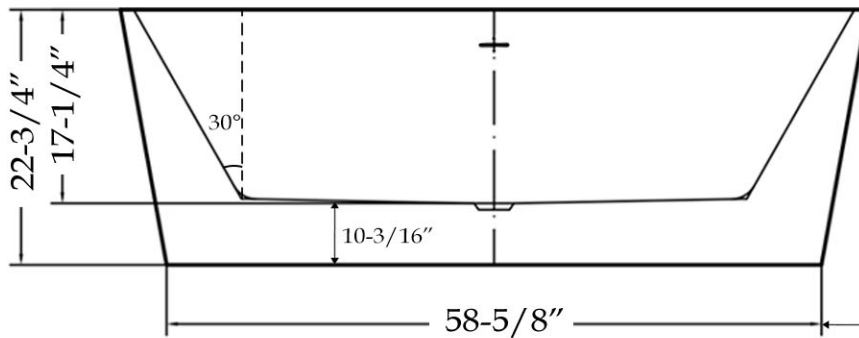

MAIDSTONE

www.MaidstoneSupply.com

Double End Freestanding Tub

Part No: 220AM67

Volume: 60 gal Weight: 93 lbs

Contact Maidstone for additional information and specifications. For complete warranty information and a list of dealers visit www.MaidstoneSupply.com. All products and specifications are subject to change without notice. Maidstone is not responsible for typographical and/or dimensional errors. Typographical errors are subject to correction.

Note: Rough-in dimensions may vary +/- 1/2" and are subject to change. No responsibility is assumed by Maidstone.