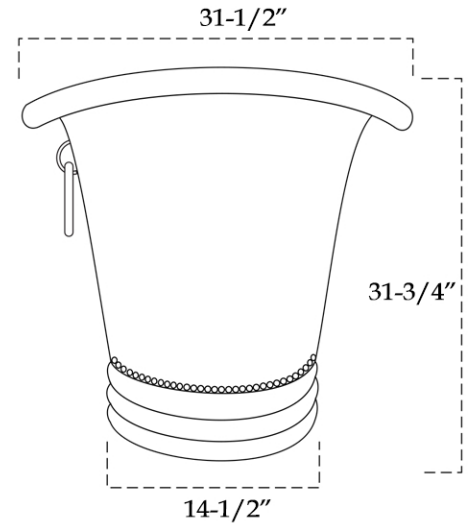

MAIDSTONE

www.MaidstoneSupply.com

Copper Freestanding Double Slipper Bathtub

Part No: 3DS66-0-BS-R

Contact Maidstone for additional information and specifications. For complete warranty information and a list of dealers visit www.MaidstoneSupply.com. All products and specifications are subject to change without notice. Maidstone is not responsible for typographical and/or dimensional errors. Typographical errors are subject to correction.

Note: Rough-in dimensions may vary +/- 1/2" and are subject to change. No responsibility is assumed by Maidstone.