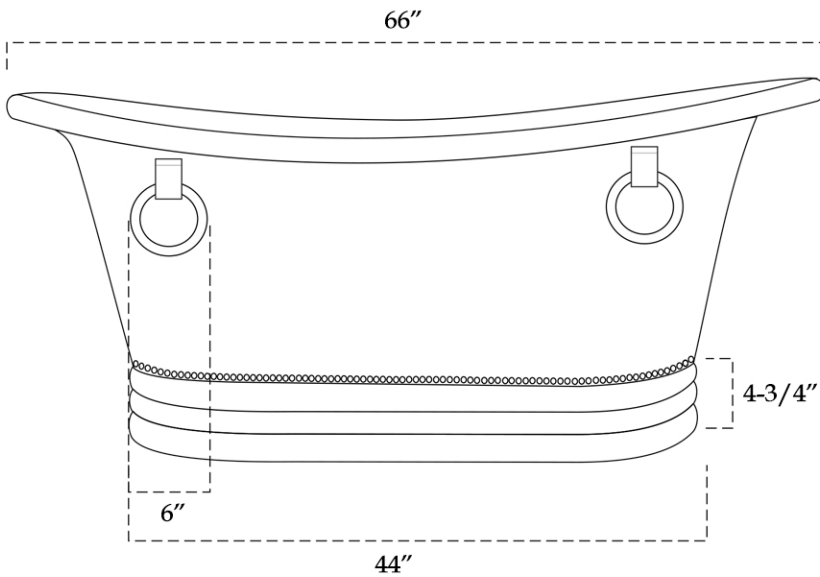

MAIDSTONE

www.MaidstoneSupply.com

Copper Freestanding Double Slipper Bathtub

Part No: 3DS66-0-BS-R

Contact Maidstone for additional information and specifications. For complete warranty information and a list of dealers visit www.MaidstoneSupply.com. All products and specifications are subject to change without notice. Maidstone is not responsible for typographical and/or dimensional errors. Typographical errors are subject to correction.

Note: Rough-in dimensions may vary +/- 1/2" and are subject to change. No responsibility is assumed by Maidstone.