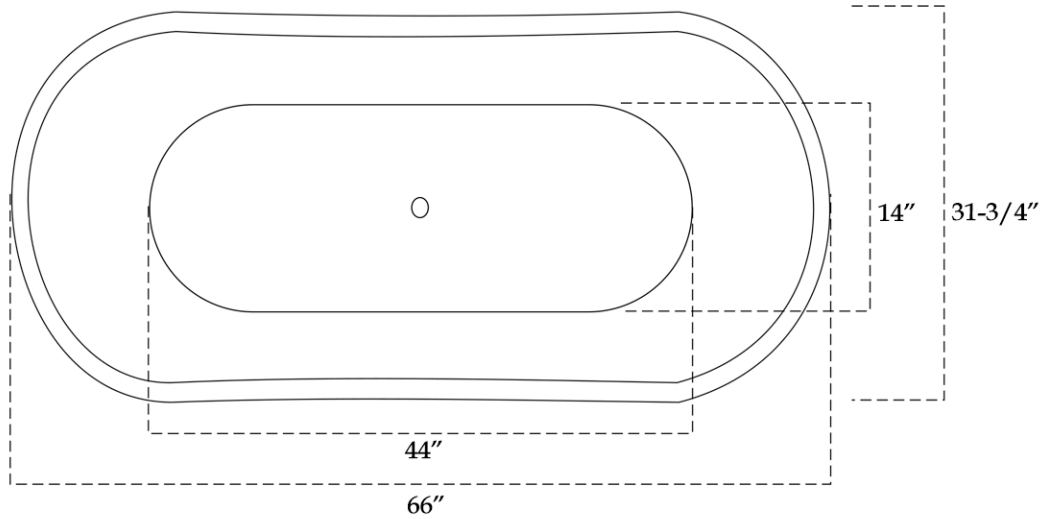

MAIDSTONE

www.MaidstoneSupply.com

Copper Freestanding Double Slipper Bathtub

Part No: 3DS66-0-BS-R

Contact Maidstone for additional information and specifications. For complete warranty information and a list of dealers visit www.MaidstoneSupply.com. All products and specifications are subject to change without notice. Maidstone is not responsible for typographical and/or dimensional errors. Typographical errors are subject to correction.

Note: Rough-in dimensions may vary +/- 1/2" and are subject to change. No responsibility is assumed by Maidstone.