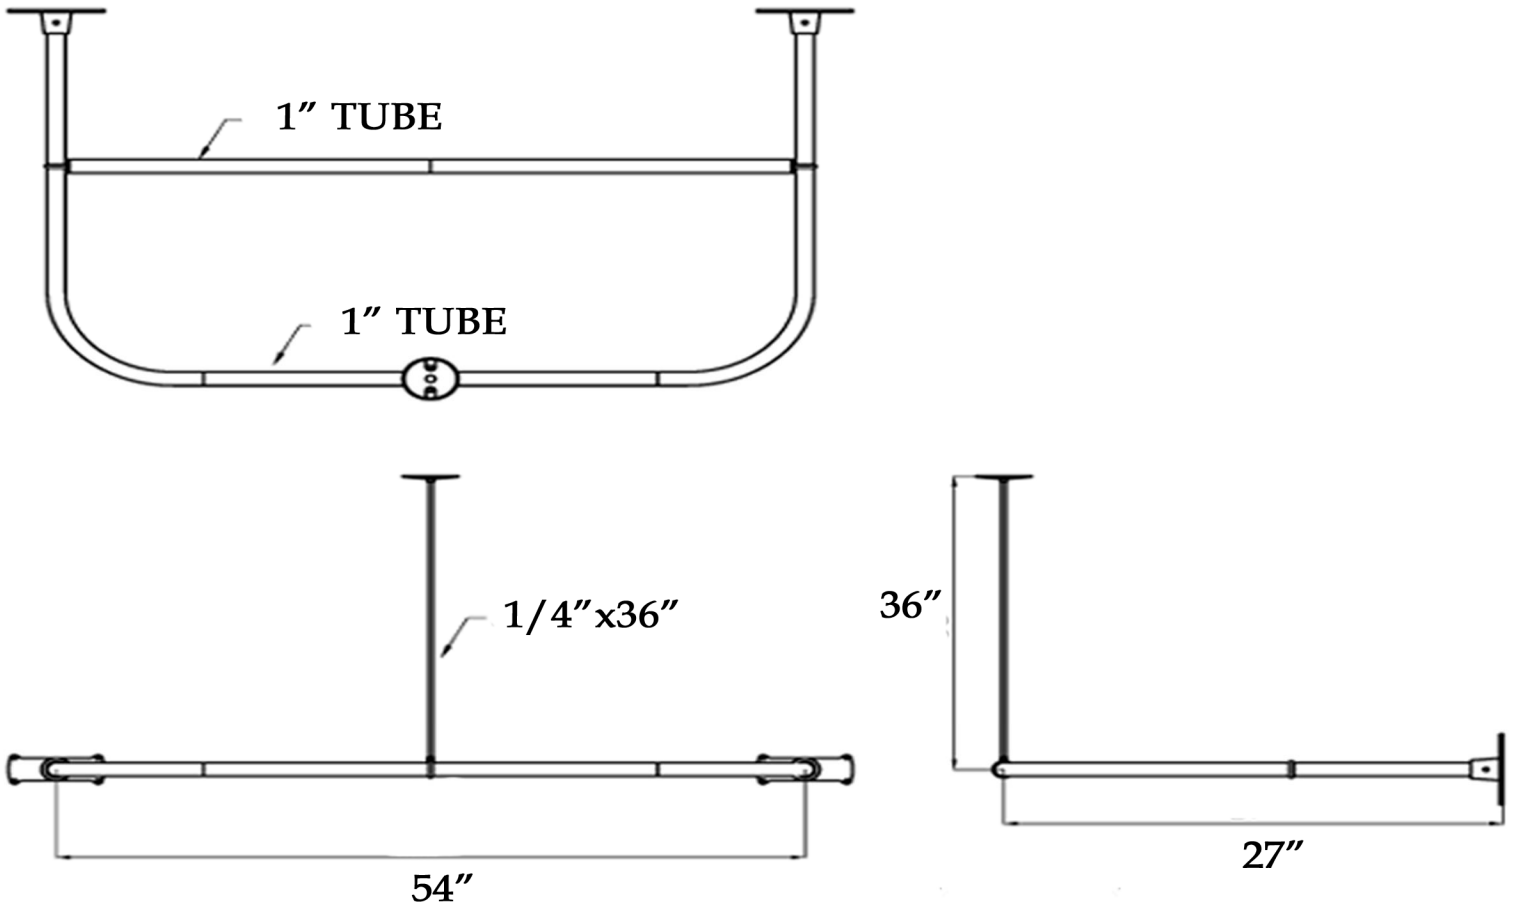

MAIDSTONE

www.MaidstoneSupply.com

Enclosure Ring/Rod Part No:143-DR1

Contact Maidstone for additional information and specifications. For complete warranty information and a list of dealers visit www.MaidstoneSupply.com. All products and specifications are subject to change without notice. Maidstone is not responsible for typographical and/or dimensional errors. Typographical errors are subject to correction.

Note: Rough-in dimensions may vary +/- 1/2" and are subject to change. No responsibility is assumed by Maidstone.