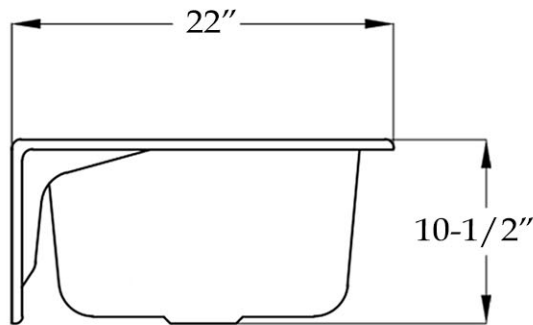

MAIDSTONE

www.MaidstoneSupply.com

Cast Iron Apron Sink

Part No: 138-C9

Top View

Side View

Weight (empty): 154 lbs Weight (filled): 280 lbs Capacity: 15 gal Water depth: 10"

Contact Maidstone for additional information and specifications. For complete warranty information and a list of dealers visit www.MaidstoneSupply.com. All products and specifications are subject to change without notice. Maidstone is not responsible for typographical and/or dimensional errors. Typographical errors are subject to correction.

Note: Rough-in dimensions may vary +/- 1/2" and are subject to change. No responsibility is assumed by Maidstone.