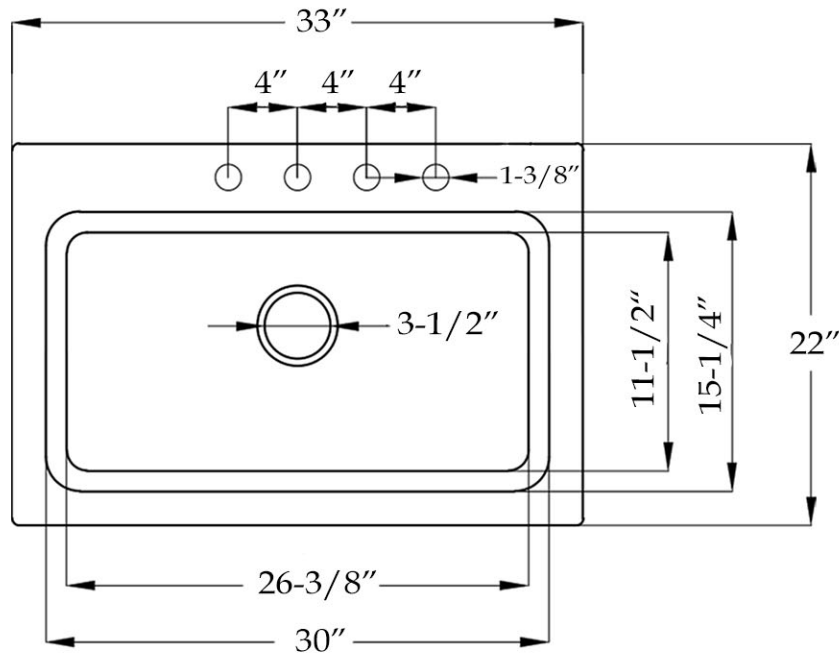

MAIDSTONE

www.MaidstoneSupply.com

Cast Iron Apron Sink

Part No: 138-C9

Top View

Side View

Weight (empty): 154 lbs Weight (filled): 280 lbs Capacity: 15 gal Water depth: 10"

Contact Maidstone for additional information and specifications. For complete warranty information and a list of dealers visit www.MaidstoneSupply.com. All products and specifications are subject to change without notice. Maidstone is not responsible for typographical and/or dimensional errors. Typographical errors are subject to correction.

Note: Rough-in dimensions may vary +/- 1/2" and are subject to change. No responsibility is assumed by Maidstone.