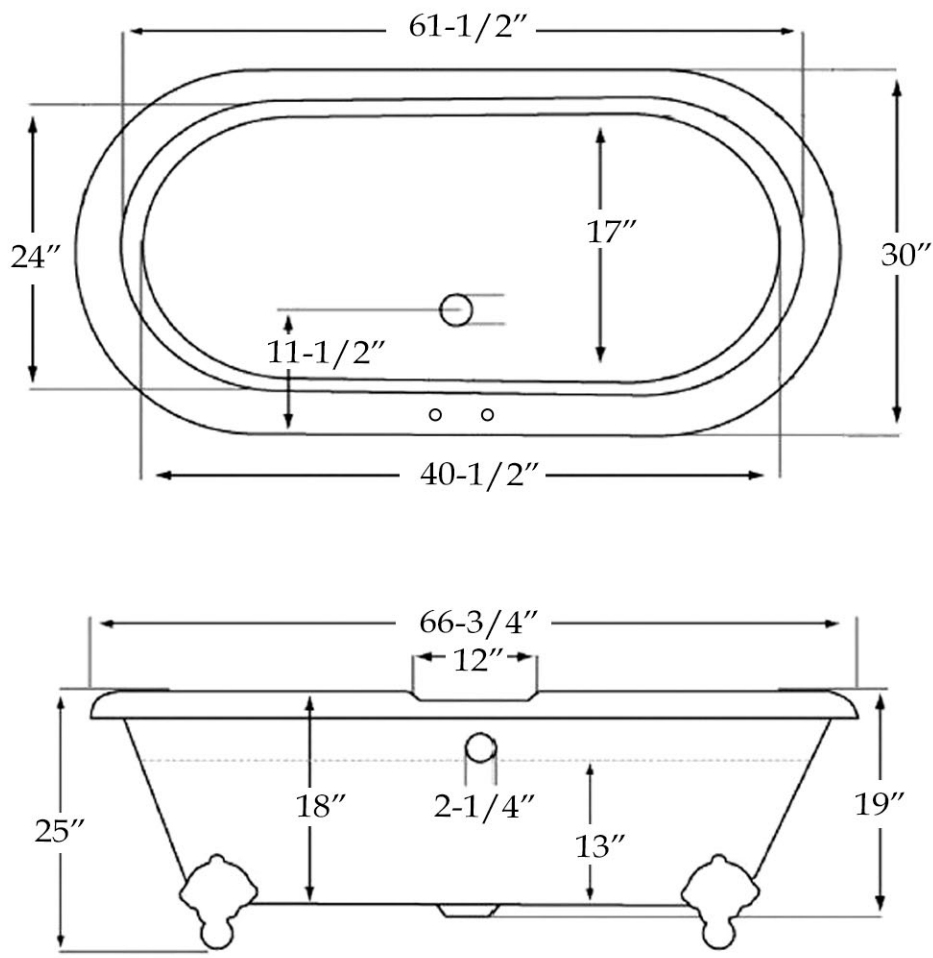

MAIDSTONE

[www.MaidstoneSupply.com](http://www.MaidstoneSupply.com)

Double Ended Clawfoot Tub

Part No: 1202DE66-7

Volume: 49 gal      Weight: 75 lbs      Water Depth: 13"

Contact Maidstone for additional information and specifications. For complete warranty information and a list of dealers visit [www.MaidstoneSupply.com](http://www.MaidstoneSupply.com). All products and specifications are subject to change without notice. Maidstone is not responsible for typographical and/or dimensional errors. Typographical errors are subject to correction.

Note: Rough-in dimensions may vary +/- 1/2" and are subject to change. No responsibility is assumed by Maidstone.