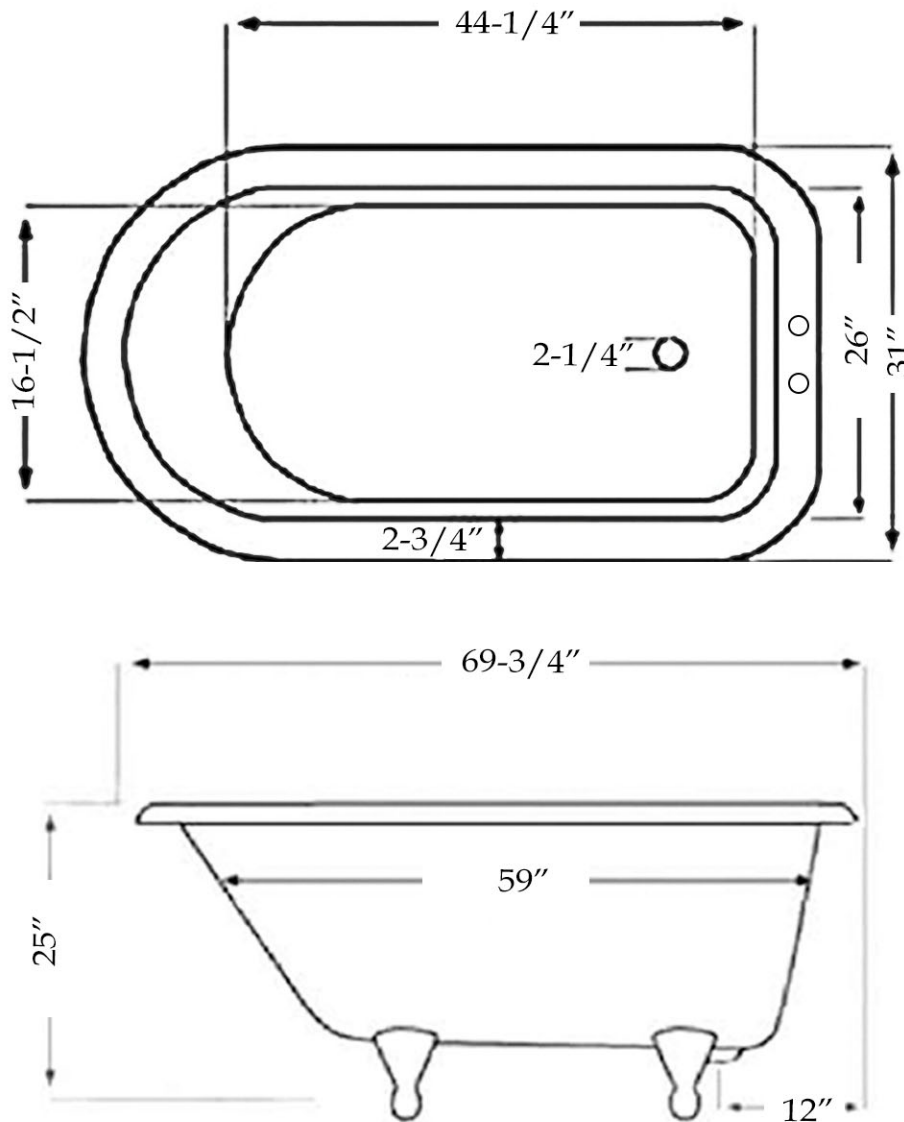

MAIDSTONE

www.MaidstoneSupply.com

Roll Top Clawfoot Tub

Part No: 1202CL70-7

Volume: 51 gal Weight: 79 lbs Water Depth: 13"

Contact Maidstone for additional information and specifications. For complete warranty information and a list of dealers visit www.MaidstoneSupply.com. All products and specifications are subject to change without notice. Maidstone is not responsible for typographical and/or dimensional errors. Typographical errors are subject to correction.

Note: Rough-in dimensions may vary +/- 1/2" and are subject to change. No responsibility is assumed by Maidstone.