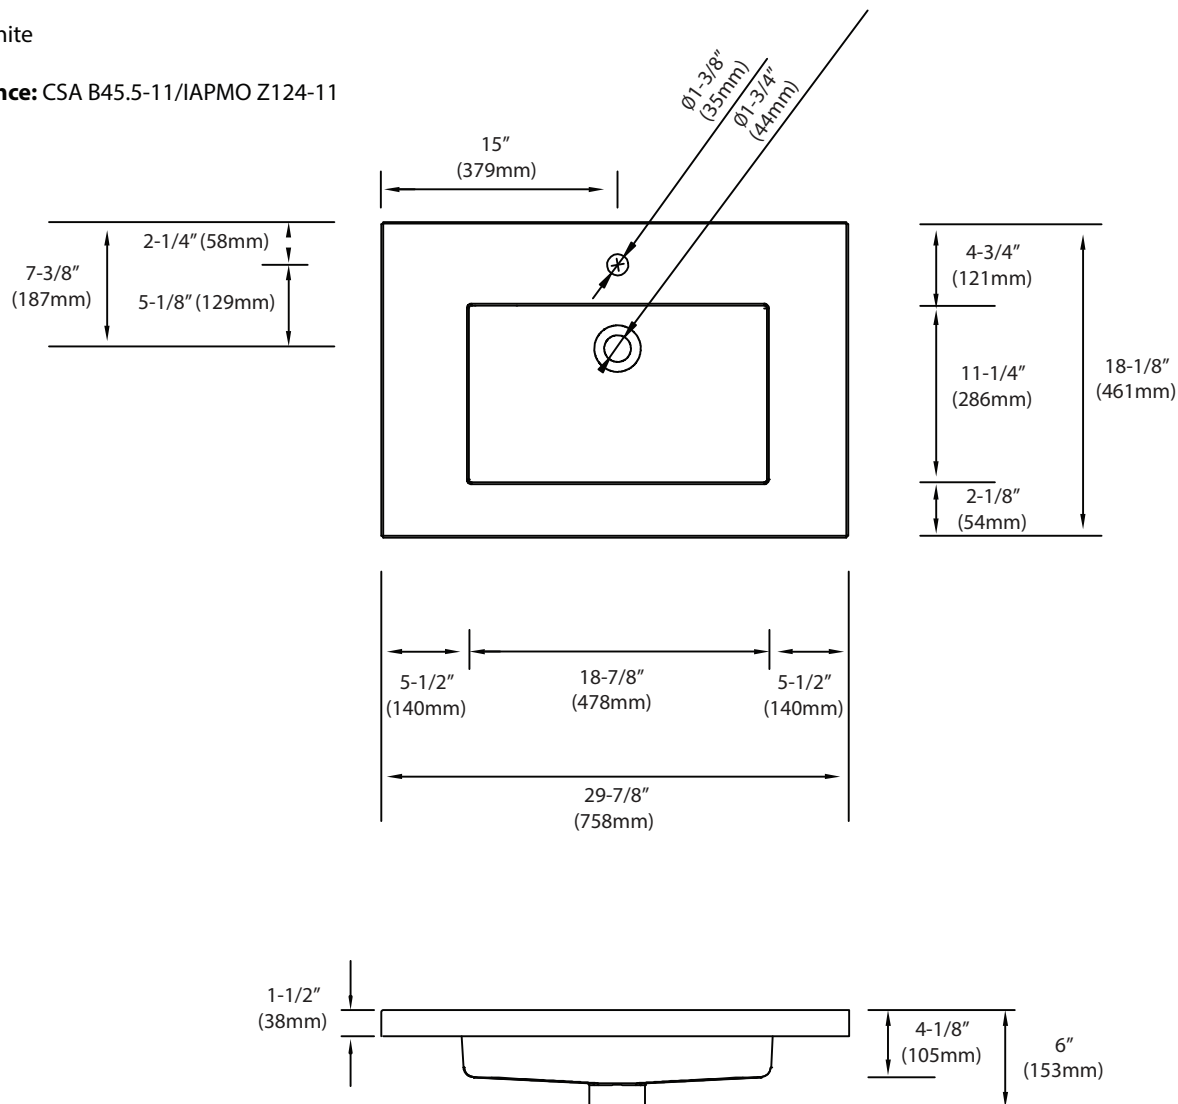

X-Stone Top/Basin - 30"

Specification & Installation Guide

Features

- X-Stone countertop and basin
- Size: 29-7/8"(758mm)L x 18-1/8"(461mm)W x 1-1/2"(38mm)H
- Material: Solid Surface
- Overflow: Yes
- 4"H backsplash & sidesplash: Optional
- Single faucet: XTU1815-30-110-WH (as shown)
- 8" widespread: XTU1815-30-130-WH
- No faucet hole: XTU1815-30-100-WH
- Packaging Dimensions: 33"x 21-1/8" x 8-1/2"
- Gross Weight: 37 lbs. / 17 kgs.

Finishes

Glossy White

Compliance: CSA B45.5-11/IAPMO Z124-11

For clarification, please contact Madeli Customer Care at (800)-819-6988 or (305)-718-8817 Ext. 1

All dimensions are approximate and subject to standard tolerance. Specifications subject to change without prior notice.