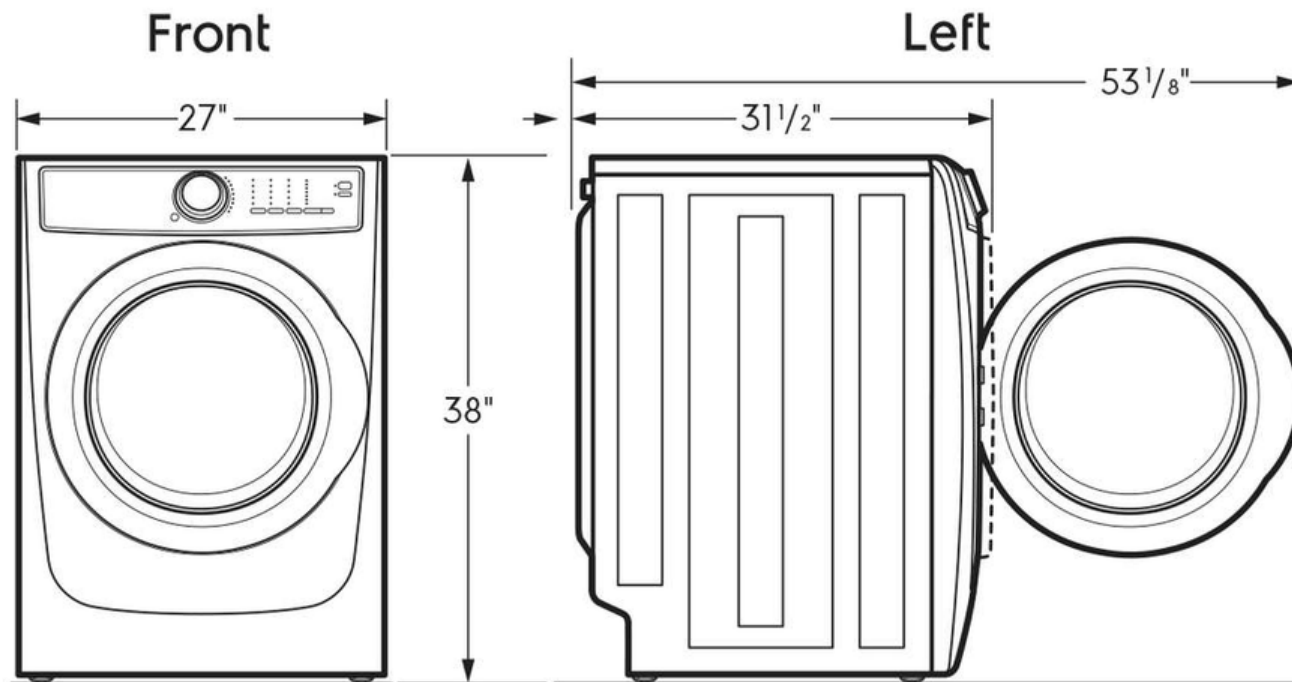

Electrolux

Front Load Perfect Steam™ Electric Dryer with
Balanced Dry™ and Instant Refresh – 8.0 Cu. Ft.

ELFE7637AT, ELFE7637AW

Version : 11/21