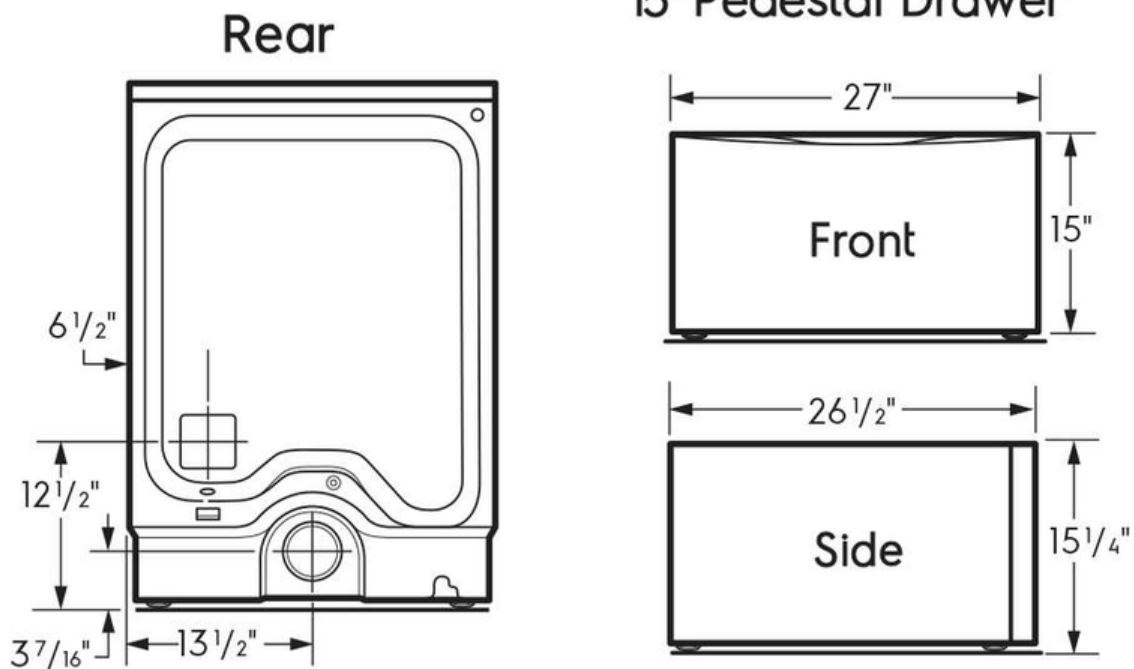

Optional 15" Pedestal Drawer

High standards of quality at Electrolux Home Products, Inc. mean we are constantly working to improve our products. We reserve the right to change specifications or discontinue models without notice.

Electrolux Major Appliances, N.A.

USA • 10200 David Taylor Drive • Charlotte, NC 28262 • Charlotte, NC 28262 • 1-877-4electrolux (1-877-435-3287) • electroluxappliances.com

CANADA • 5855 Terry Fox Way • Mississauga, ON L5V 3E4 • 1-800-265-8352 • electroluxappliances.ca